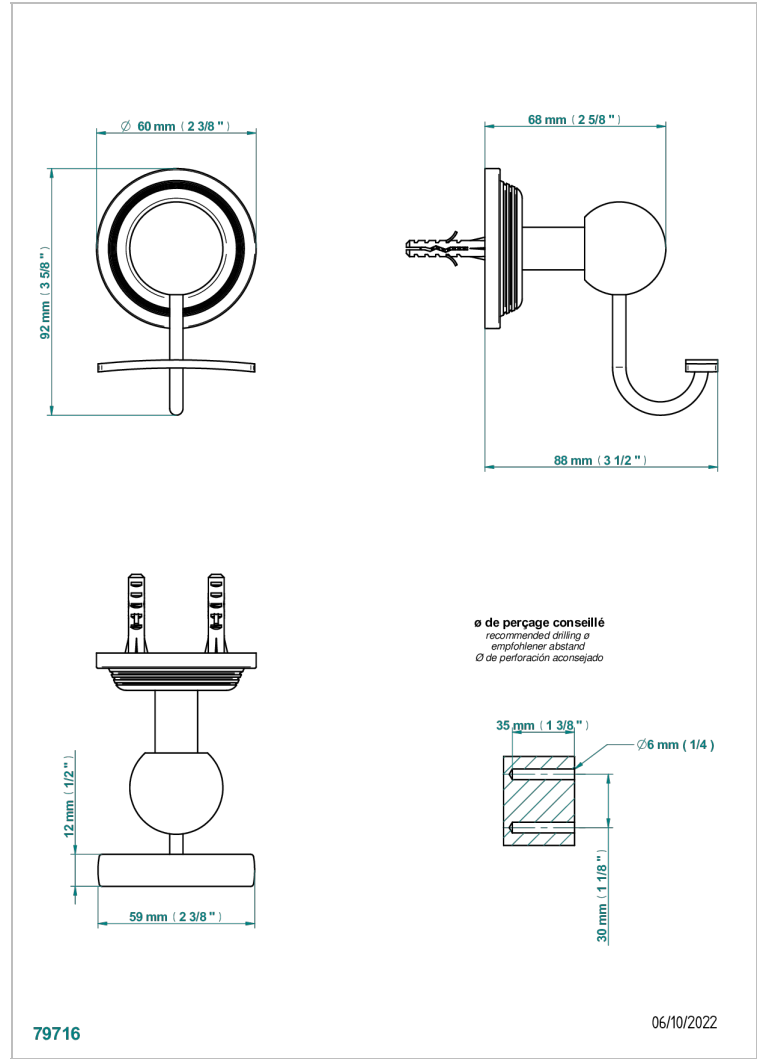

WEST COAST WITH GUILLOCHE DECOR

U9C-510

Bademantelhaken

THG[®]
PARIS

EIGENSCHAFTEN

- West coast with Guilloché decor
- Bademantelhaken

VERFÜGBARE OBERFLÄCHEN

Altnickel - H28
Blassgold - F30
Blassgold matt unlackiert - F31
Bronze hell - D01
Chrom - A02
Chrom matt - C02