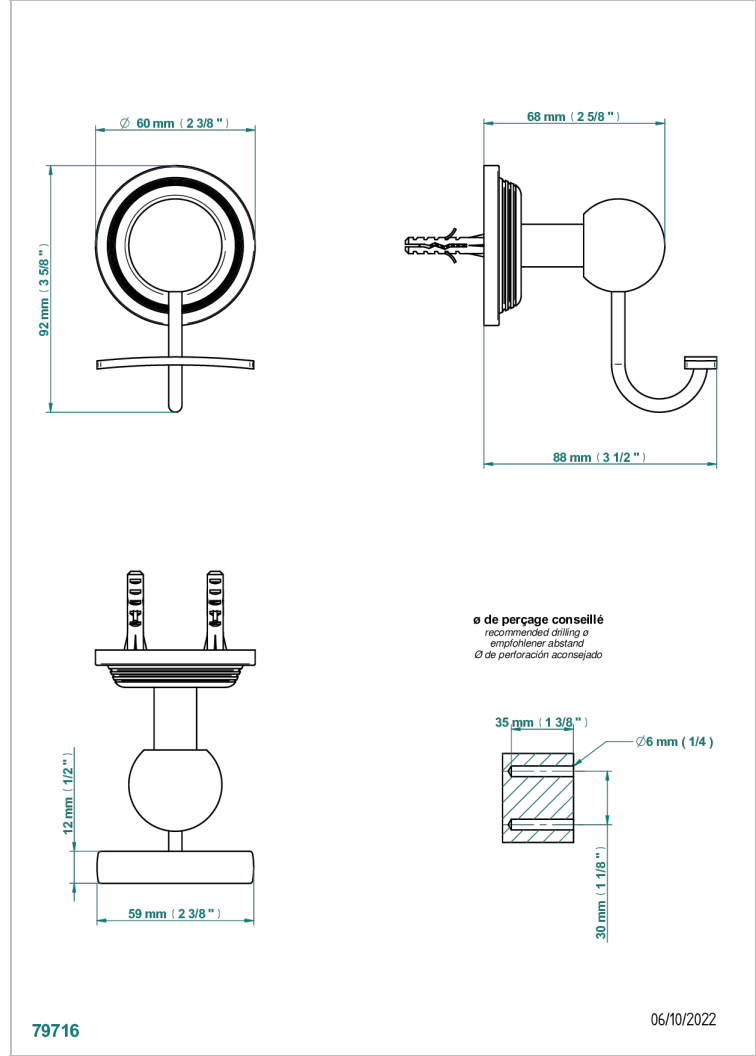

WEST COAST WITH GUILLOCHE DECOR

U9C-510

浴衣钩

THG[®]
PARIS

特色

- West coast with Guilloché decor
- 浴衣钩

可选饰面

Black ceram - D30
Blush PVD - H62
Graphite PVD - H64
Matt Umber PVD - H67
Matt blush PVD - H60
Matt graphite PVD - H65

抛光铬 - A02
抛光镍 - B01
浅金 - F30
漆面铜 - D01