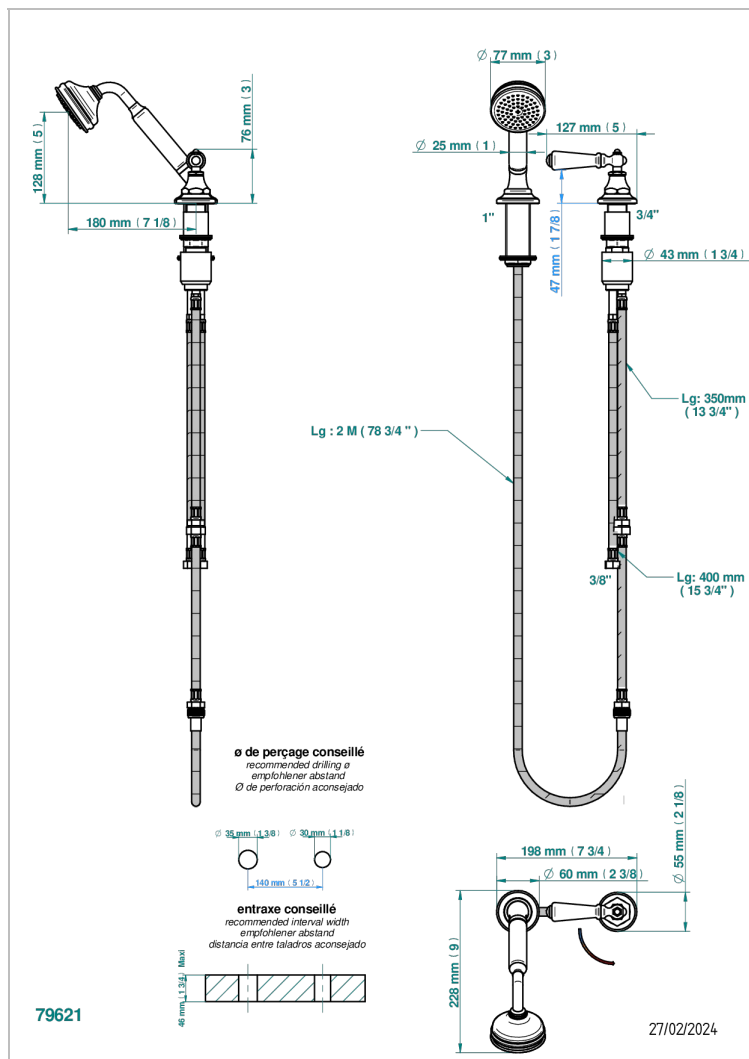

# CHARLESTON WITH LEVER HANDLES

G75-6532/60A

Deck mounted mixer with handshower, progressive cartridge

## CHARACTERISTIC

- ACS : 22ACCLY009

Nickel color PVD - H55

Nickel polished - B01

Soft gold - F30

Soft matt gold - F31

Umber PVD - H66