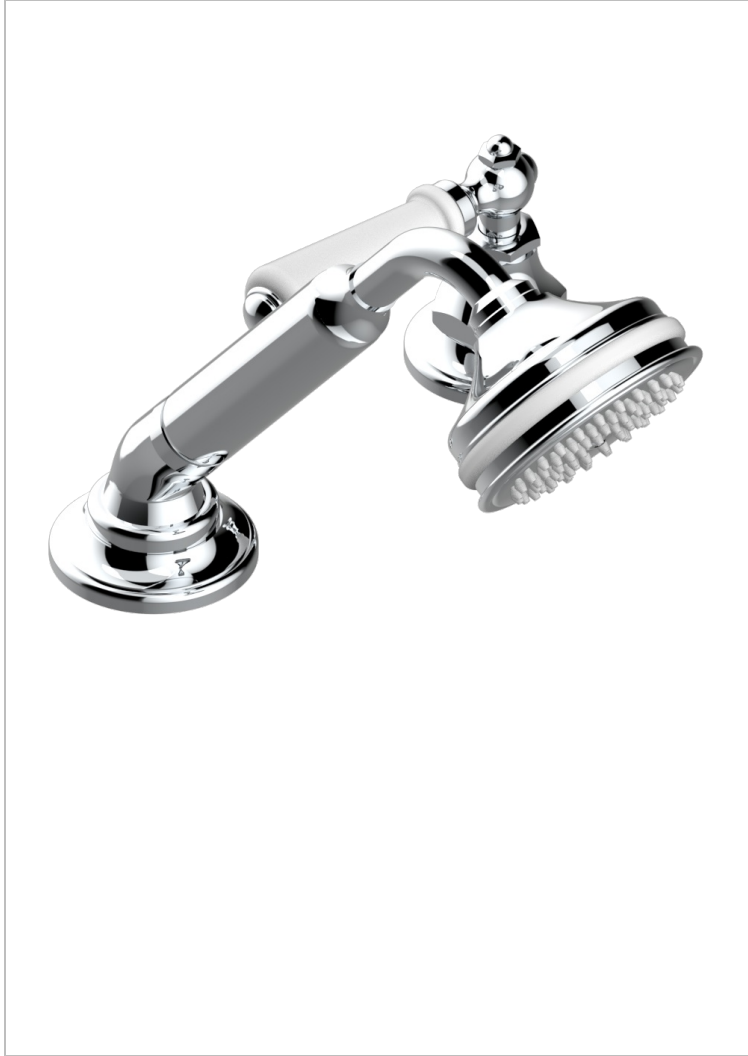

CHARLESTON WITH LEVER

G75-6532/60A

Rim mounted ceramic mixer with handshower with progressive cartridge

CHARACTERISTIC

- ACS : 22ACCLY009

STANDARDS

AVAILABLE FINITIONS

- Antique nickel - H28
- Black ceram - D30
- Blush PVD - H62
- Brass color PVD - H49
- Brown bronze color PVD - F33
- Gold color PVD - H52

- Graphite PVD - H64
- Lacquered light bronze - D01
- Matt Umber PVD - H67
- Matt blush PVD - H60
- Matt brass color PVD - H50
- Matt brown bronze color PVD - F34

- Matt chrome - C02
- Matt gold - F07
- Matt gold color PVD - H53
- Matt graphite PVD - H65
- Matt nickel (color finish) - C01
- Matt nickel color PVD - H56

- Natural smoked Brass - A13
- Nickel color PVD - H55
- Polished chrome (color finish) - A02
- Polished chrome / Polished gold (color finish) - G02
- Polished gold (color finish) - F01
- Polished nickel - B01

- Soft gold - F30
- Soft matt gold - F31
- Umber PVD - H66