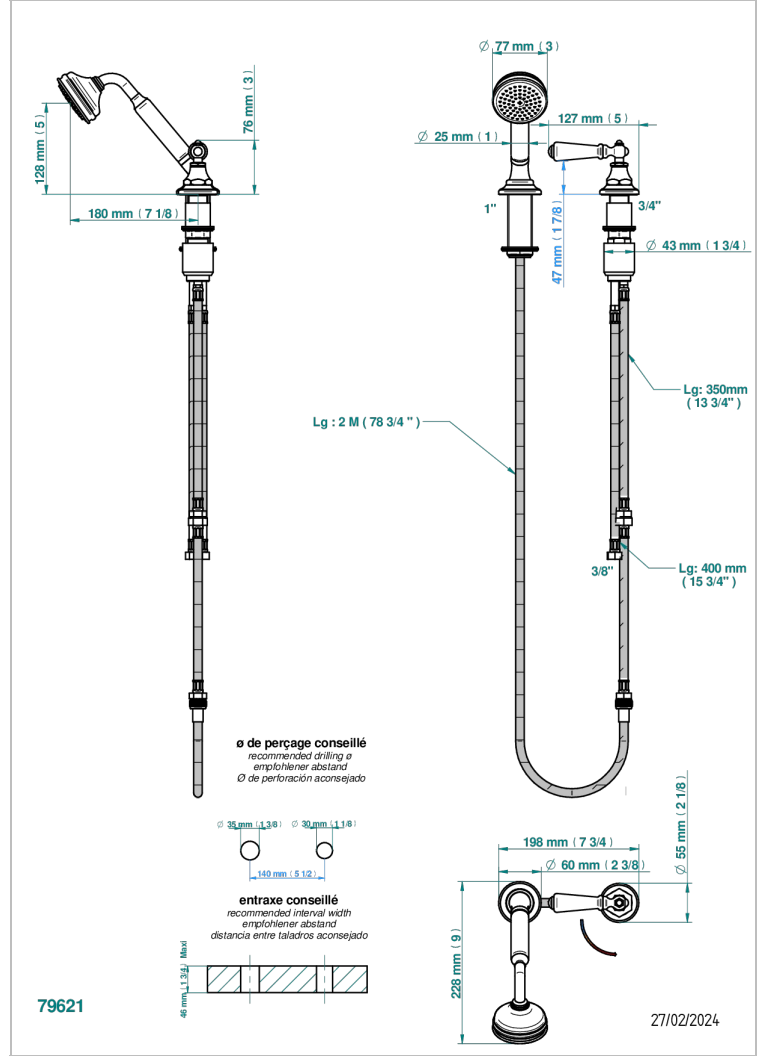

CHARLESTON WITH LEVER

G75-6532/60A

Rim mounted ceramic mixer with handshower with progressive cartridge

CHARACTERISTIC

- ACS : 22ACCLY009

STANDARDS

AVAILABLE FINITIONS

- Antique nickel - H28
- Black ceram - D30
- Blush PVD - H62
- Brass color PVD - H49
- Brown bronze color PVD - F33
- Gold color PVD - H52

- Graphite PVD - H64
- Lacquered light bronze - D01
- Matt Umber PVD - H67
- Matt blush PVD - H60
- Matt brass color PVD - H50
- Matt brown bronze color PVD - F34

- Matt chrome - C02
- Matt gold - F07
- Matt gold color PVD - H53
- Matt graphite PVD - H65
- Matt nickel (color finish) - C01
- Matt nickel color PVD - H56

- Natural smoked Brass - A13
- Nickel color PVD - H55
- Polished chrome (color finish) - A02
- Polished chrome / Polished gold (color finish) - G02
- Polished gold (color finish) - F01
- Polished nickel - B01

- Soft gold - F30
- Soft matt gold - F31
- Umber PVD - H66