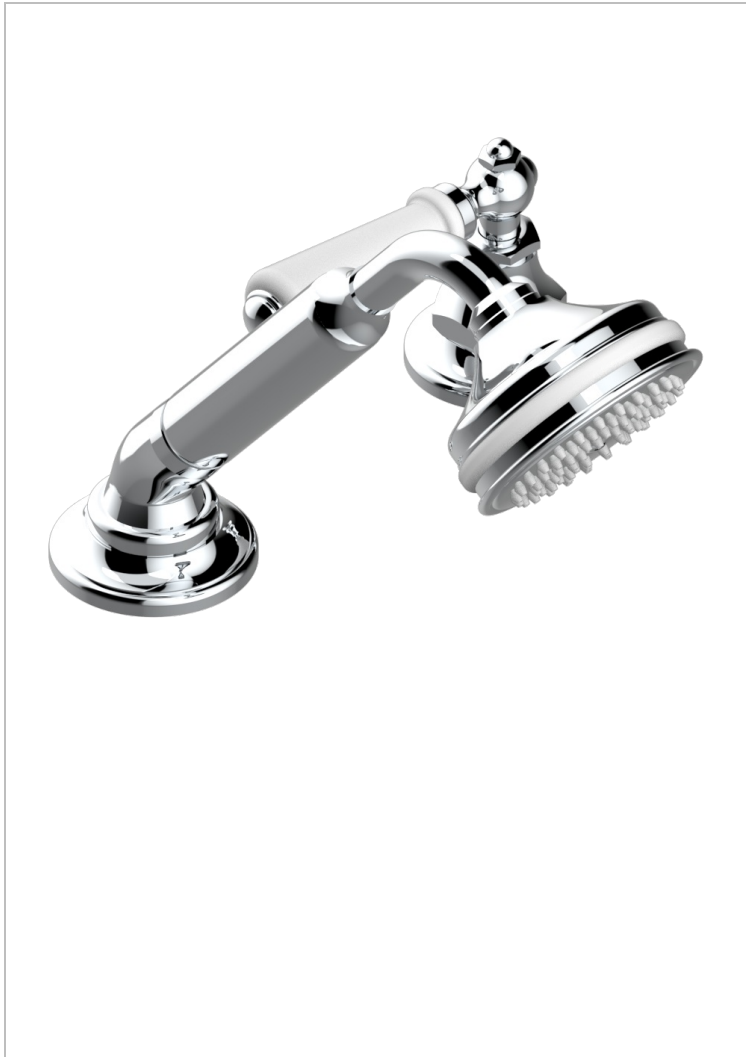

CHARLESTON WITH LEVER

G75-6532/60A

Rim mounted ceramic mixer with handshower with progressive cartridge

CHARACTERISTIC

- ACS : 22ACCLY009

STANDARDS

AVAILABLE FINITIONS

Antique nickel - H28
Black ceram - D30
Blush PVD - H62
Brass color PVD - H49
Brown bronze color PVD - F33
Gold color PVD - H52

Graphite PVD - H64
Lacquered light bronze - D01
Matt Umber PVD - H67
Matt blush PVD - H60
Matt brass color PVD - H50
Matt brown bronze color PVD - F34

Matt chrome - C02
Matt gold - F07
Matt gold color PVD - H53
Matt graphite PVD - H65
Matt nickel (color finish) - C01
Matt nickel color PVD - H56

Natural smoked Brass - A13
Nickel color PVD - H55
Polished chrome (color finish) - A02
Polished chrome / Polished gold (color finish) - G02
Polished gold (color finish) - F01
Polished nickel - B01

Soft gold - F30
Soft matt gold - F31
Umber PVD - H66