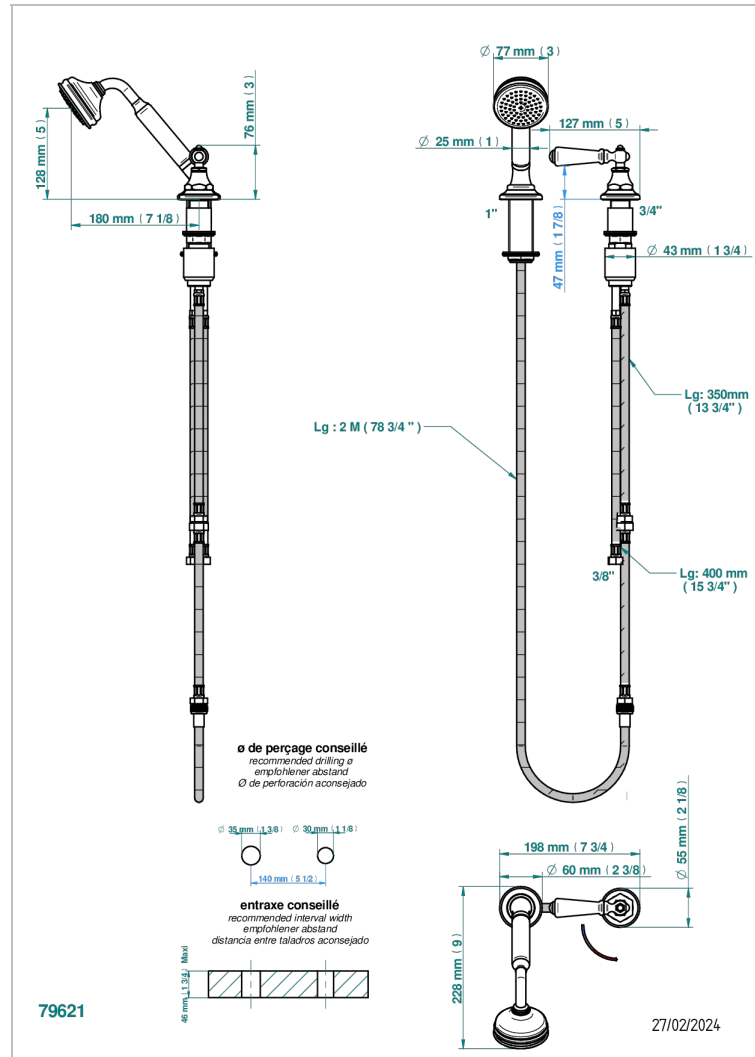

CHARLESTON WITH LEVER

G75-6532/60A

Rim mounted ceramic mixer with handshower with progressive cartridge

CHARACTERISTIC

- ACS : 22ACCLY009

STANDARDS

AVAILABLE FINITIONS

Antique nickel - H28
Black ceram - D30
Blush PVD - H62
Brass color PVD - H49
Brown bronze color PVD - F33
Gold color PVD - H52

Graphite PVD - H64
Lacquered light bronze - D01
Matt Umber PVD - H67
Matt blush PVD - H60
Matt brass color PVD - H50
Matt brown bronze color PVD - F34

Matt chrome - C02
Matt gold - F07
Matt gold color PVD - H53
Matt graphite PVD - H65
Matt nickel (color finish) - C01
Matt nickel color PVD - H56

Natural smoked Brass - A13
Nickel color PVD - H55
Polished chrome (color finish) - A02
Polished chrome / Polished gold (color finish) - G02
Polished gold (color finish) - F01
Polished nickel - B01

Soft gold - F30
Soft matt gold - F31
Umber PVD - H66