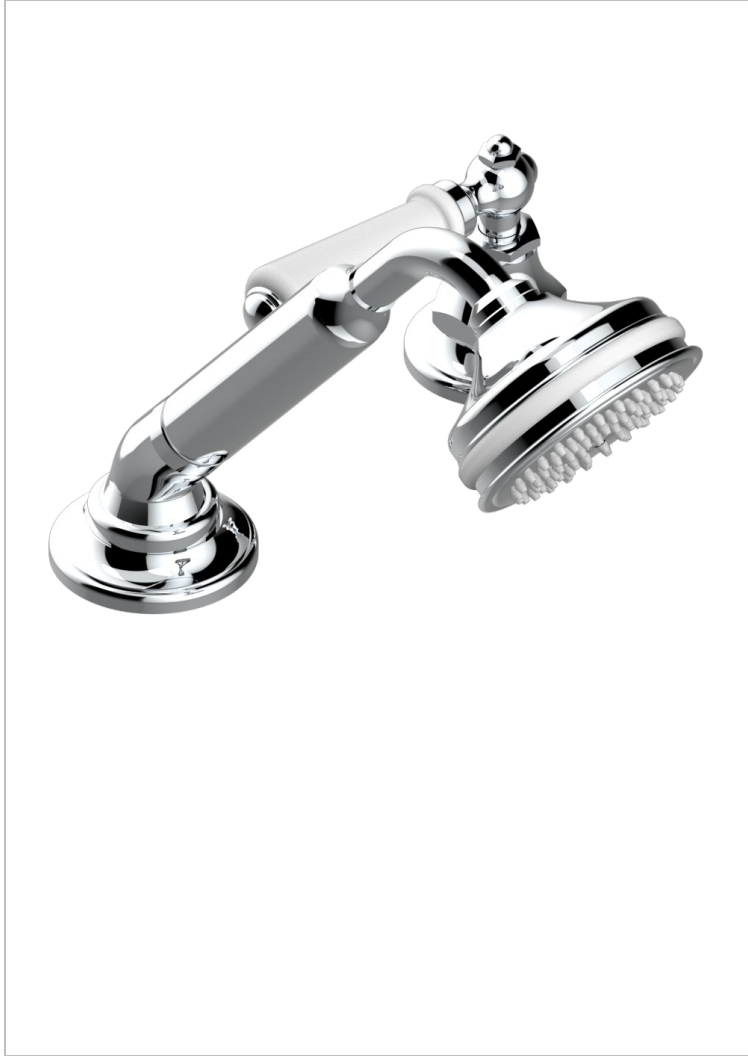

# 1900 WITH LEVER HANDLES

G28-6532/60A

Deck mounted mixer with handshower, progressive cartridge

## CHARACTERISTIC

- ACS : 22ACCLY009

## AVAILABLE FINITIONS

- |                                       |                                   |                                    |                                    |                       |
|---------------------------------------|-----------------------------------|------------------------------------|------------------------------------|-----------------------|
| Black ceram - D30                     | Copper antique matt, coated - H07 | Matt Umber PVD - H67               | Matt graphite PVD - H65            | Nickel polished - B01 |
| Blush PVD - H62                       | Gold color PVD - H52              | Matt blush PVD - H60               | Matt nickel (American satin) - C01 | Soft gold - F30       |
| Brass color PVD - H49                 | Gold mat - F07                    | Matt brass color PVD - H50         | Matt nickel color PVD - H56        | Soft matt gold - F31  |
| Brown bronze color PVD - F33          | Gold polished - F01               | Matt brown bronze color PVD - F34  | Natural smoked Brass - A13         | Umber PVD - H66       |
| Chrome polished - A02                 | Graphite PVD - H64                | Matt chrome (American satin) - C02 | Nickel antique / Sovereign - H28   |                       |
| Chrome polished / gold polished - G02 | Light coated bronze - D01         | Matt gold color PVD - H53          | Nickel color PVD - H55             |                       |