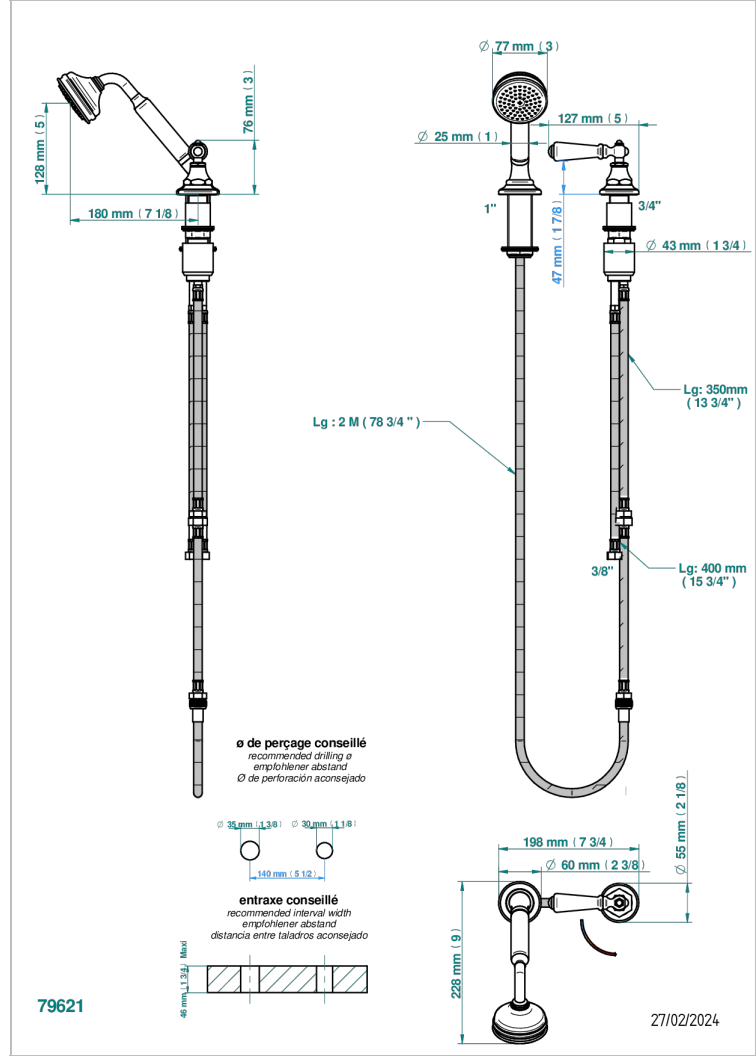

# 1900 WITH LEVER HANDLES

G28-6532/60A

Deck mounted mixer with handshower, progressive cartridge

## CHARACTERISTIC

- ACS : 22ACCLY009

## AVAILABLE FINITIONS

- |                                       |                                   |                                    |                                    |                       |
|---------------------------------------|-----------------------------------|------------------------------------|------------------------------------|-----------------------|
| Black ceram - D30                     | Copper antique matt, coated - H07 | Matt Umber PVD - H67               | Matt graphite PVD - H65            | Nickel polished - B01 |
| Blush PVD - H62                       | Gold color PVD - H52              | Matt blush PVD - H60               | Matt nickel (American satin) - C01 | Soft gold - F30       |
| Brass color PVD - H49                 | Gold mat - F07                    | Matt brass color PVD - H50         | Matt nickel color PVD - H56        | Soft matt gold - F31  |
| Brown bronze color PVD - F33          | Gold polished - F01               | Matt brown bronze color PVD - F34  | Natural smoked Brass - A13         | Umber PVD - H66       |
| Chrome polished - A02                 | Graphite PVD - H64                | Matt chrome (American satin) - C02 | Nickel antique / Sovereign - H28   |                       |
| Chrome polished / gold polished - G02 | Light coated bronze - D01         | Matt gold color PVD - H53          | Nickel color PVD - H55             |                       |