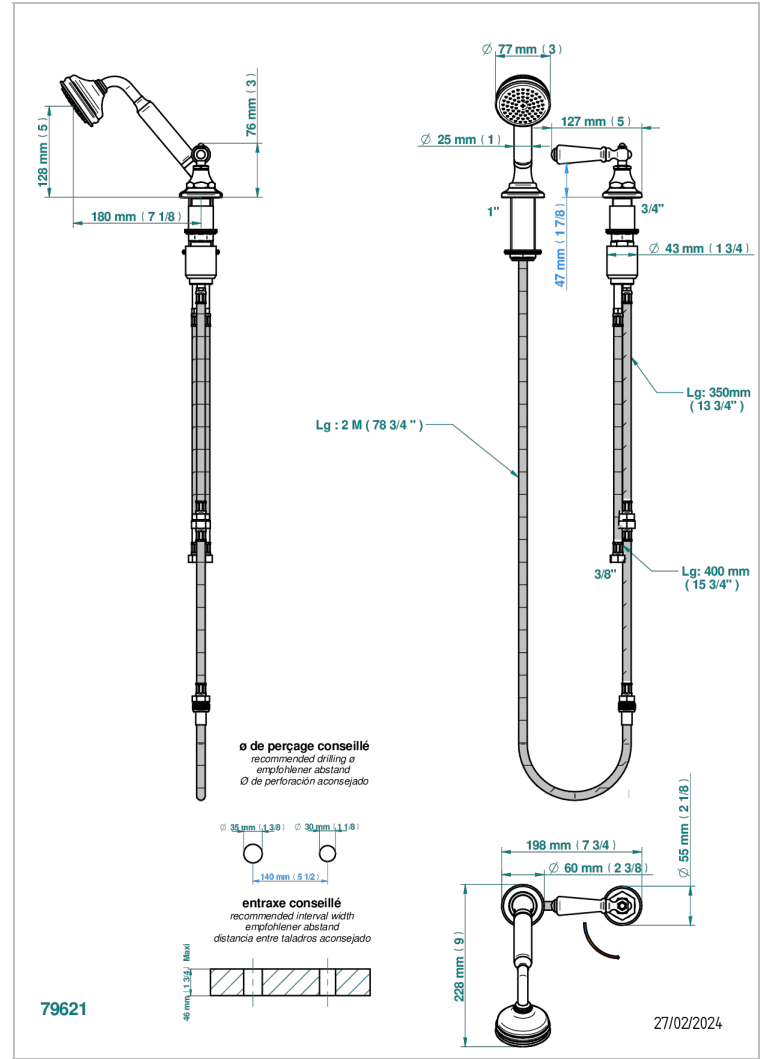

1900 WITH LEVER

G28-6532/60A

Rim mounted ceramic mixer with handshower with progressive cartridge

THG[®]
PARIS

CHARACTERISTIC

- ACS : 22ACCLY009

STANDARDS

AVAILABLE FINITIONS

Antique nickel - H28
Black ceram - D30
Blush PVD - H62
Brass color PVD - H49
Brown bronze color PVD - F33
Gold color PVD - H52

Graphite PVD - H64
Lacquered light bronze - D01
Matt Umber PVD - H67
Matt blush PVD - H60
Matt brass color PVD - H50
Matt brown bronze color PVD - F34