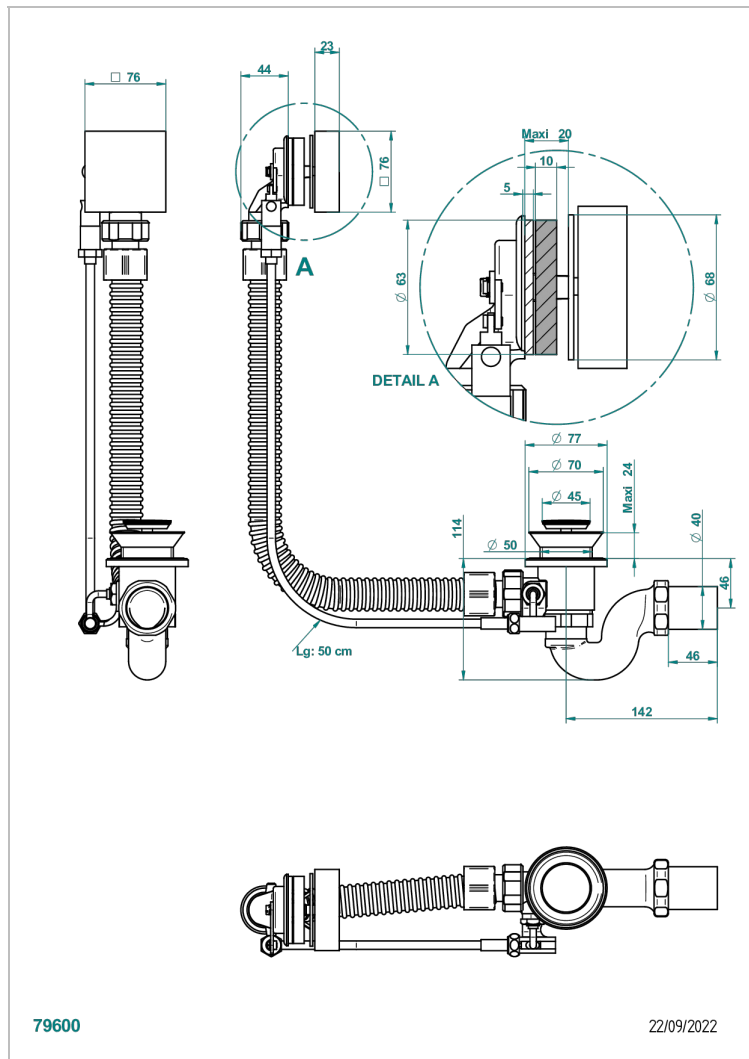

BELUGA WITH LEVER

G1U-300/50

Complete bath pop-up waste -cable lg 50 cm

79600

22/09/2022

CHARACTERISTIC

- Beluga with lever
- Complete bath pop-up waste -cable lg 50 cm

AVAILABLE FINITIONS