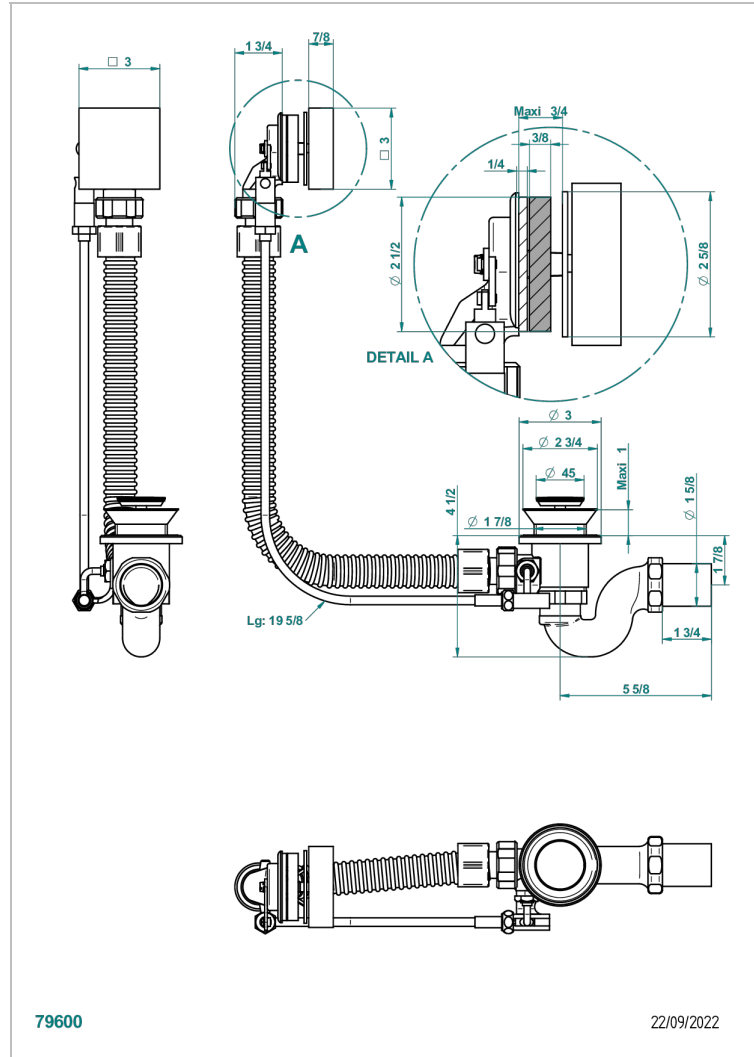

# BELUGA WITH LEVER

G1U-300/50

Complete bath pop-up waste -cable lg 50 cm

79600

22/09/2022

## CHARACTERISTIC

- Beluga with lever
- Complete bath pop-up waste -cable lg 50 cm