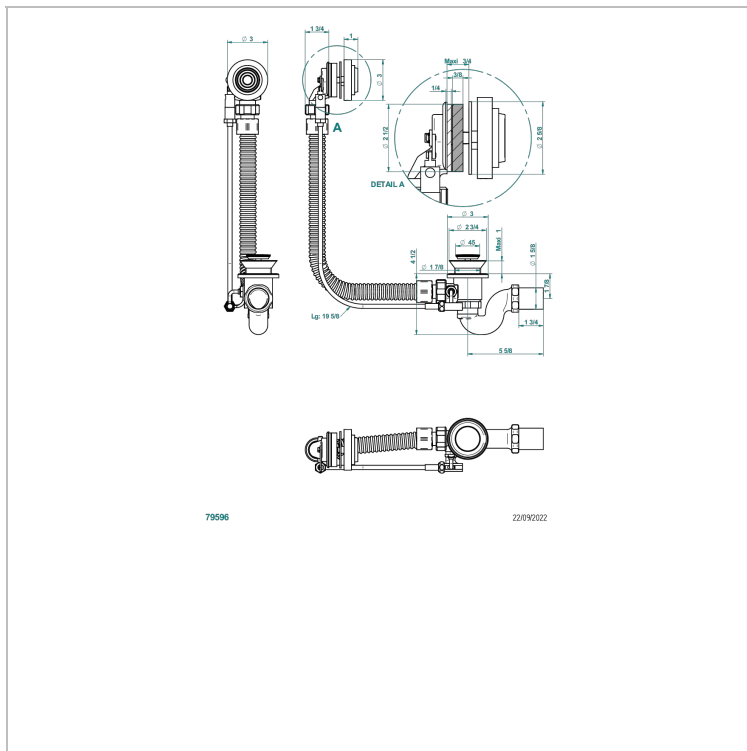

WEST COAST METAL WITH LEVER

U9B-300/50

Complete bath pop-up waste -cable lg 50 cm

THG
PARIS

CHARACTERISTIC

- West Coast Metal with lever
- Complete bath pop-up waste -cable lg 50 cm

AVAILABLE FINITIONS

Antique nickel - H28
Black ceram - D30
Blush PVD - H62
Brass color PVD - H49
Brown bronze color PVD - F33
Gold color PVD - H52