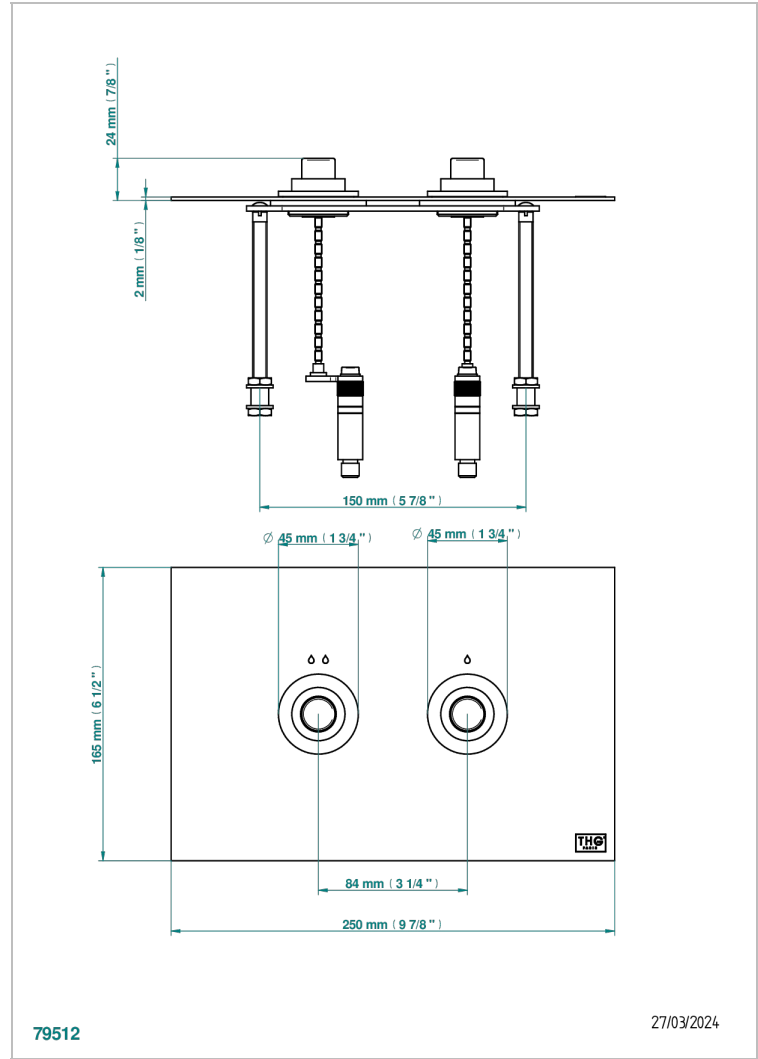

GENERAL ITEMS

G00-219D

Traditional flush plate, for horizontal installation, compatible with GEBERIT OMEGA tank

THG[®]
PARIS

CHARACTERISTIC

- Horizontal or vertical installation
- Flush mounting :
 - - minimum 20 mm
 - - maximum 90 mm