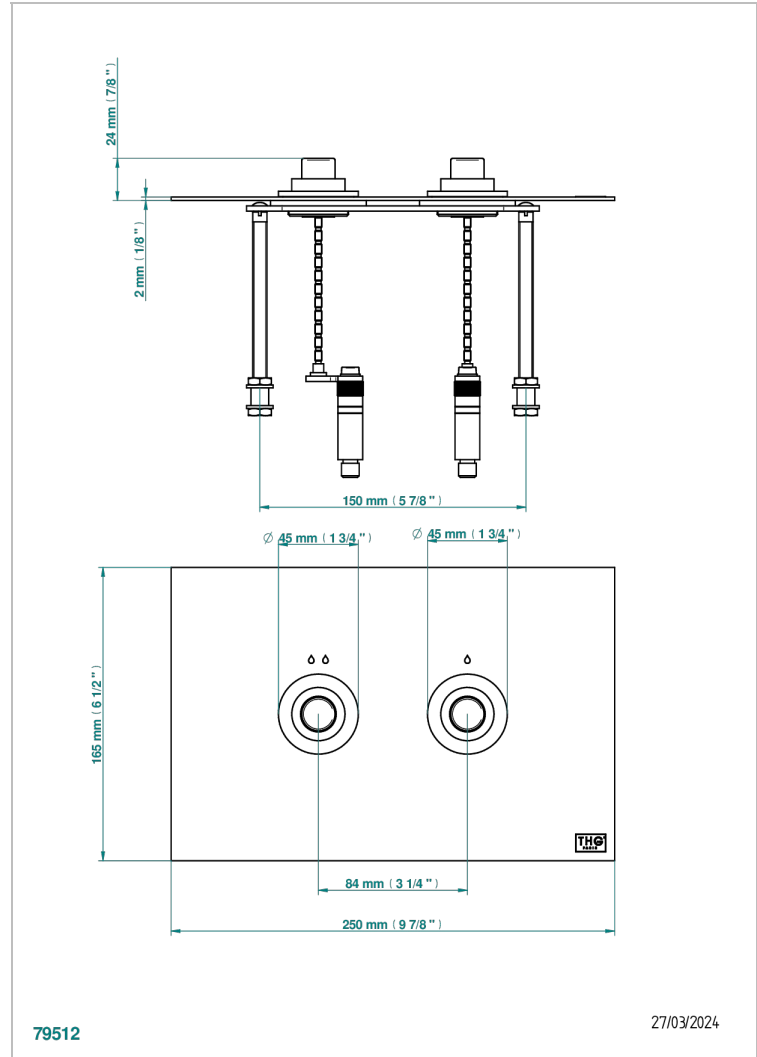

# GENERAL ITEMS

G00-219D

Traditional flush plate, for horizontal installation, compatible with GEBERIT OMEGA tank

THG<sup>®</sup>  
PARIS

79512

27/03/2024

## CHARACTERISTIC

- Horizontal or vertical installation
- Flush mounting :
  - - minimum 20 mm
  - - maximum 90 mm