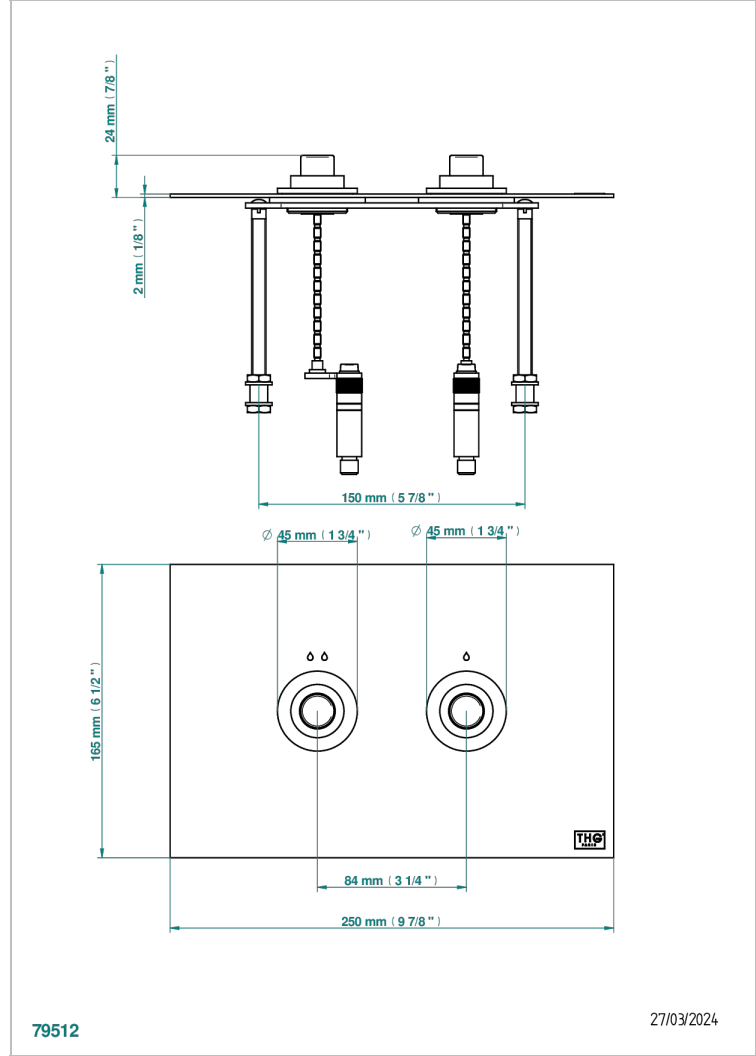

# GENERAL ITEMS

G00-219D

Traditional flush plate, for horizontal installation, compatible with GEBERIT OMEGA tank

79512

27/03/2024

## 特色

- General Items
- Traditional flush plate, for horizontal installation, compatible with GEBERIT OMEGA tank