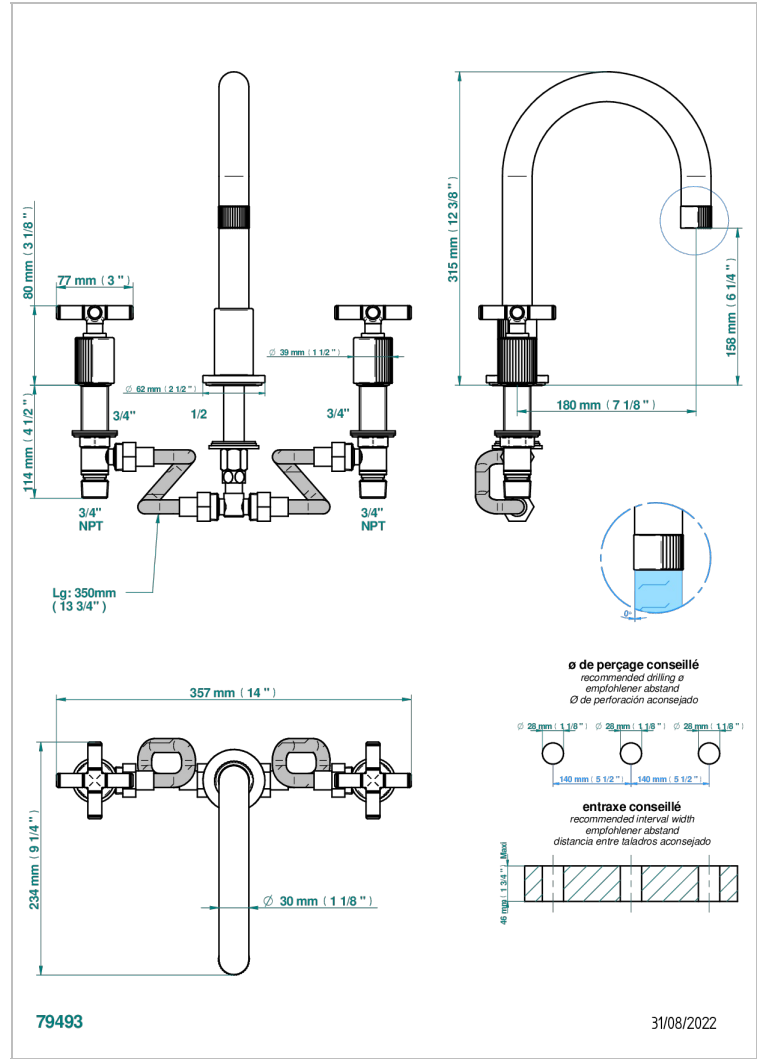

ESTRELA METAL INLAYS

U3L-25SGHUS

Roman tub set, high spout with 3/4" valves

CHARACTERISTIC

- Estrela Metal inlays
- Roman tub set, high spout with 3/4" valves

TECHNICAL SPECS

- Recommandé : 3 bars (max. 5 bars) - Advised : 43,5 psi (max. 72 psi)
- 48 l/min à 3 bars (12.7 gpm at 43.5 psi)