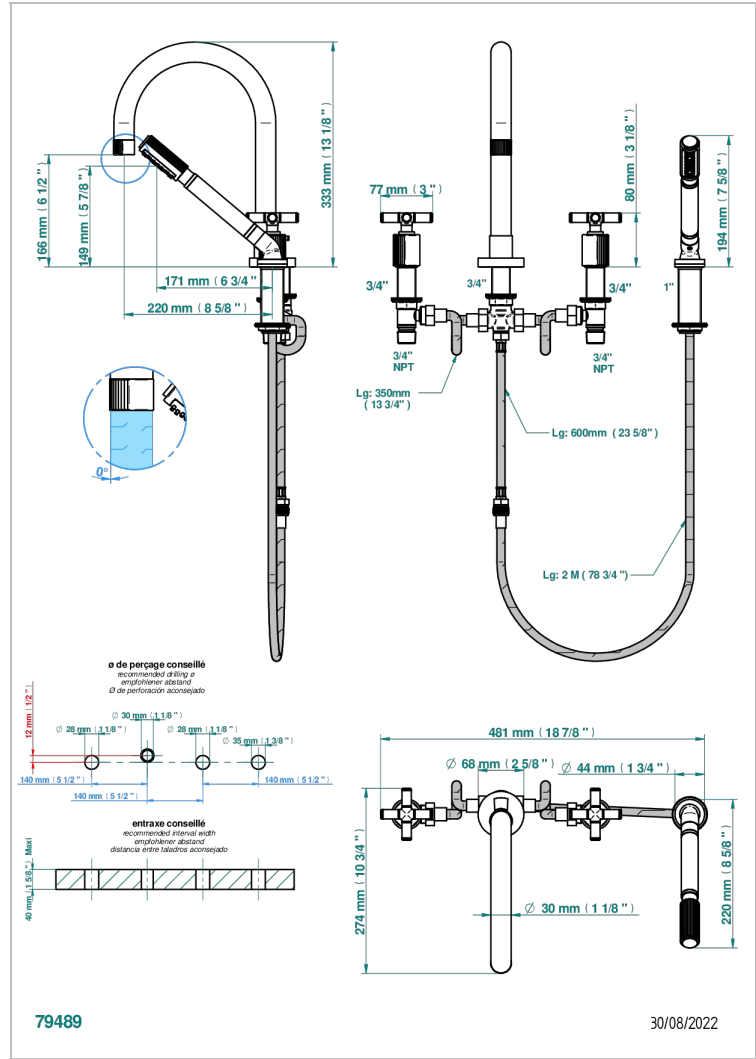

# ESTRELA METAL INLAYS

U3L-112BSG

Rim mounted 4-hole bath/shower mixer, diverter to super goliath spout

## CHARACTERISTIC

- ACS : 18ACCLY473
- NF : NF EN 200 - IID/A - Chrome

## TECHNICAL SPECS

- Recommandé : 3 bars (max. 5 bars) - Advised : 43,5 psi (max. 72 psi)
- Bec : 50 l/min à 3 bars - Douchette : 9,5 l/min à bars
- Spout : 13,2 gpm at 43.5 psi - Handshower : 2.5 gpm at 43.5 psi