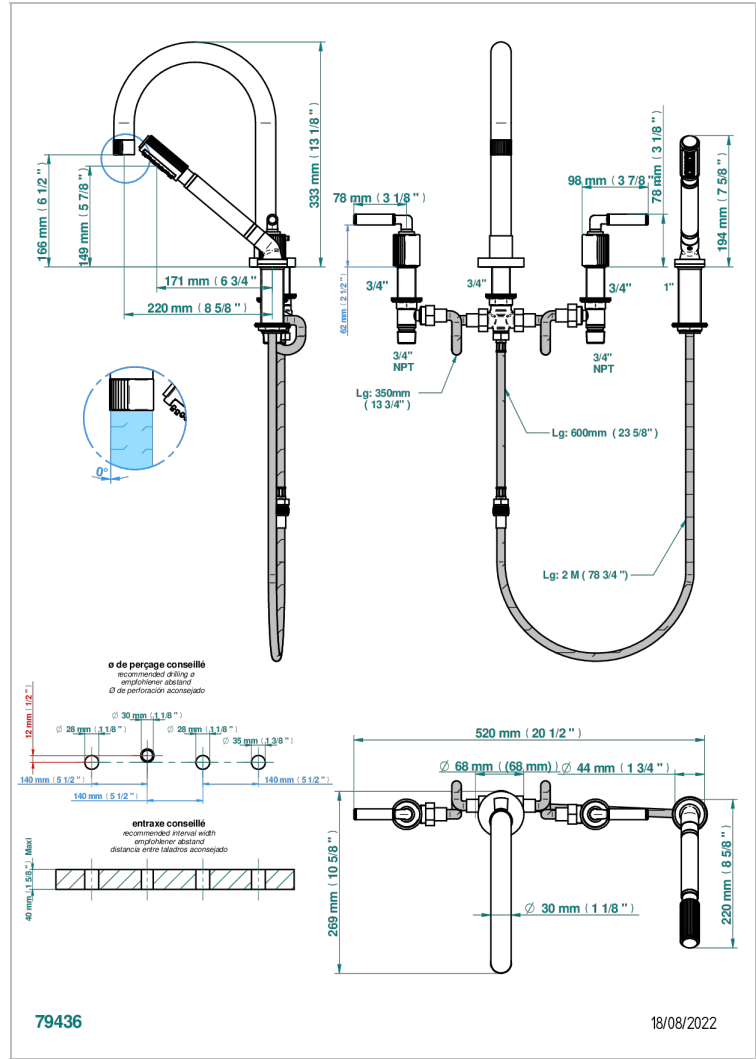

# ESTRELA WITH LEVER

U3K-112BSG

Rim mounted 4-hole bath/shower mixer, diverter to super goliath spout

## CHARACTERISTIC

- ACS : 18ACCLY473
- NF : NF EN 200 - IID/A - Chrome

## TECHNICAL SPECS

- Recommandé : 3 bars (max. 5 bars) - Advised : 43,5 psi (max. 72 psi)
- Bec : 50 l/min à 3 bars - Douchette : 9,5 l/min à bars
- Spout : 13,2 gpm at 43.5 psi - Handshower : 2.5 gpm at 43.5 psi