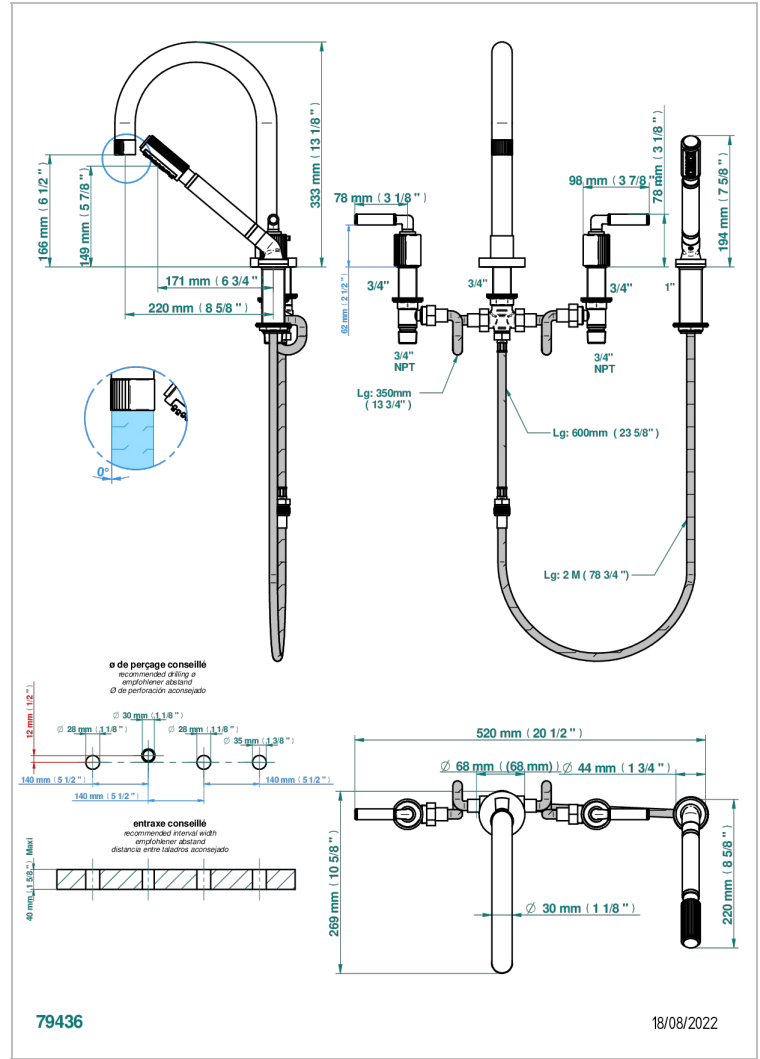

ESTRELA WITH LEVER

U3K-112BSG

Rim mounted 4-hole bath/shower mixer, diverter to super goliath spout

CHARACTERISTIC

- ACS : 18ACCLY473
- NF : NF EN 200 - IID/A - Chrome

TECHNICAL SPECS

- Recommandé : 3 bars (max. 5 bars) - Advised : 43,5 psi (max. 72 psi)
- Bec : 50 l/min à 3 bars - Douchette : 9,5 l/min à bars
- Spout : 13,2 gpm at 43.5 psi - Handshower : 2.5 gpm at 43.5 psi

STANDARDS

AVAILABLE FINITIONS

Antique nickel - H28
Black ceram - D30
Blush PVD - H62
Brass color PVD - H49
Brown bronze color PVD - F33
Gold color PVD - H52

Graphite PVD - H64
Matt Umber PVD - H67
Matt blush PVD - H60
Matt brass color PVD - H50
Matt brown bronze color PVD - F34
Matt chrome - C02

Soft matt gold - F31
Umber PVD - H66