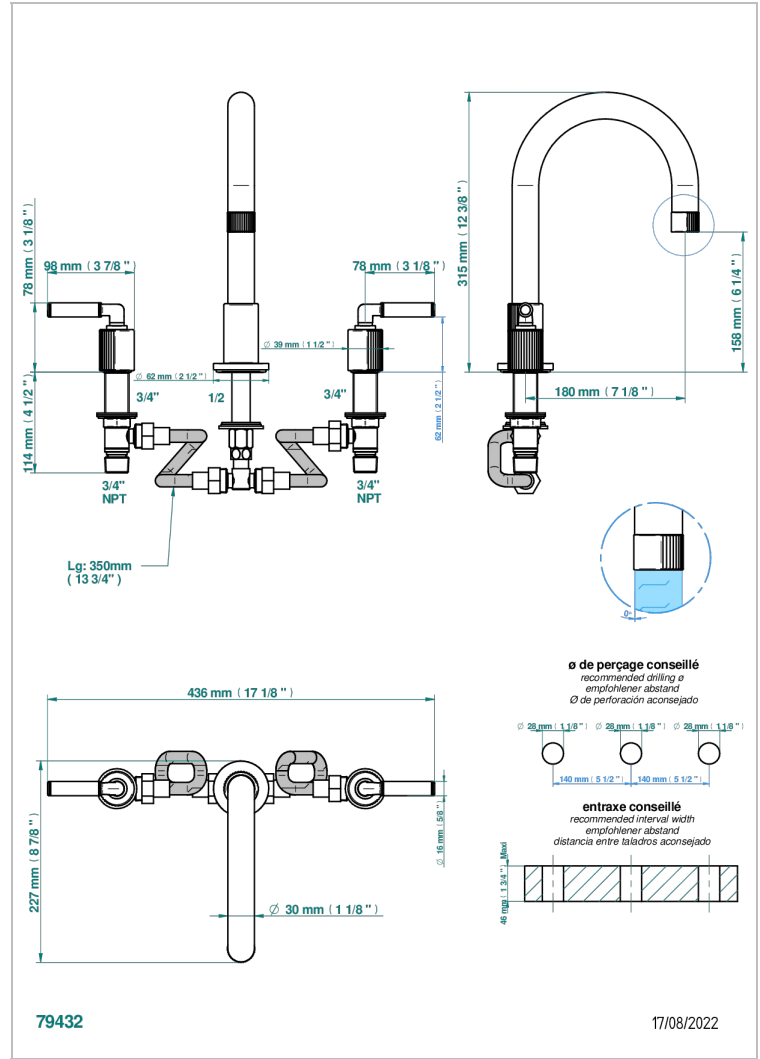

ESTRELA WITH LEVER

U3K-25SGH

Rim mounted 3-hole bath mixer, super goliath high spout

CHARACTERISTIC

- Estrela with lever
- Rim mounted 3-hole bath mixer, super goliath high spout

TECHNICAL SPECS

- Recommandé : 3 bars (max. 5 bars) - Advised : 43,5 psi (max. 72 psi)
- 48 l/min à 3 bars (12.7 gpm at 43.5 psi)