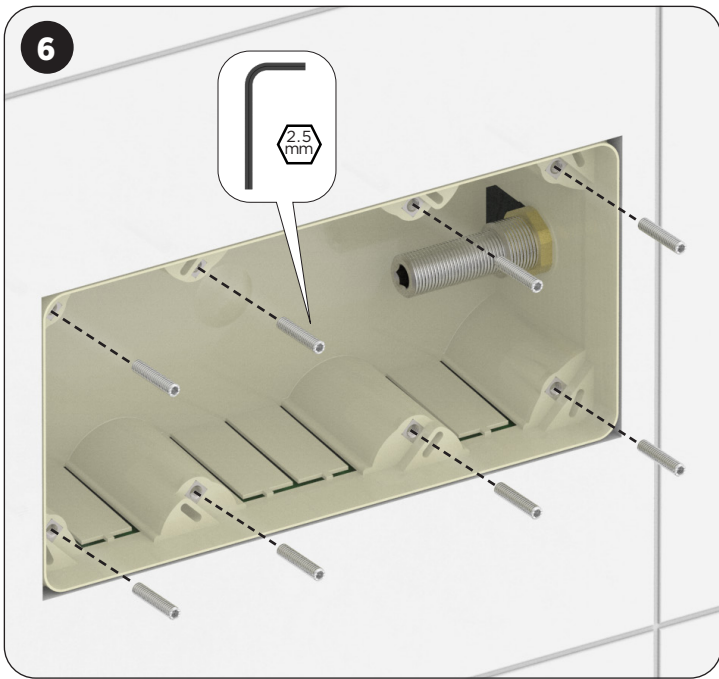

FR lame d'eau murale

EN Wall-mounted shower water blade

Outillage (Non-fourni)
Tools (Not provided)

Contenu de l'emballage et installation

Package contents and installation

x1 	x1
x1 	x1
x1 	x1
x8 	x8 4,2x32 mm
x8 	x8 4,2x50 mm
x8 	x8
x2 	x2

A = 60 ± 5 cm (3 BAR 17,5 l/min.)
45 ± 5 cm (1,5 BAR 14,5 l/min.)

4

12

13

Entretien Cleaning