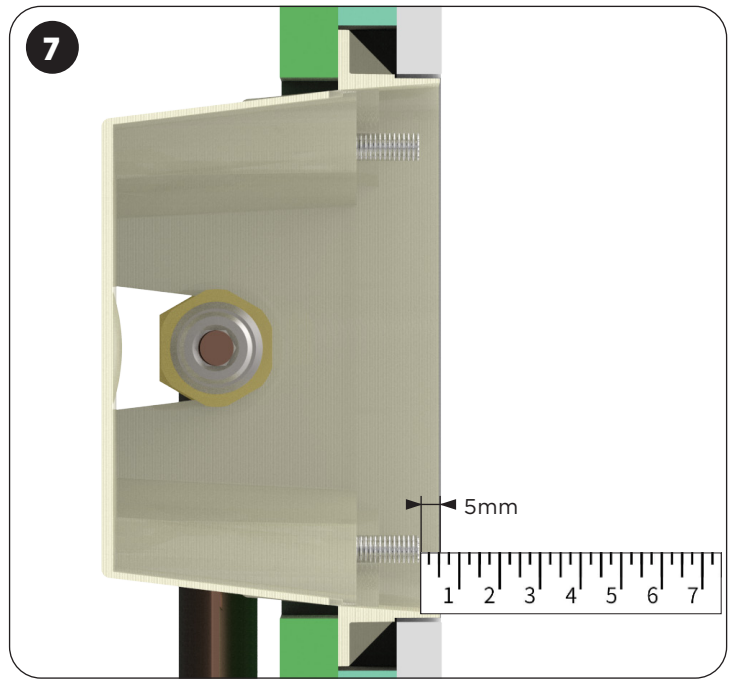

FR lame d'eau murale

EN Wall-mounted shower water blade

Outillage (Non-fourni)
Tools (Not provided)

Contenu de l'emballage et installation

Package contents and installation

x1 	x1
x1 	x1
x1 	x1
x8 	x8 4,2x32 mm
x8 	x8 4,2x50 mm
x8 	x8
x2 	x2

A = 60 ± 5 cm (3 BAR 17,5 l/min.)
45 ± 5 cm (1,5 BAR 14,5 l/min.)

4

12

13

Entretien Cleaning