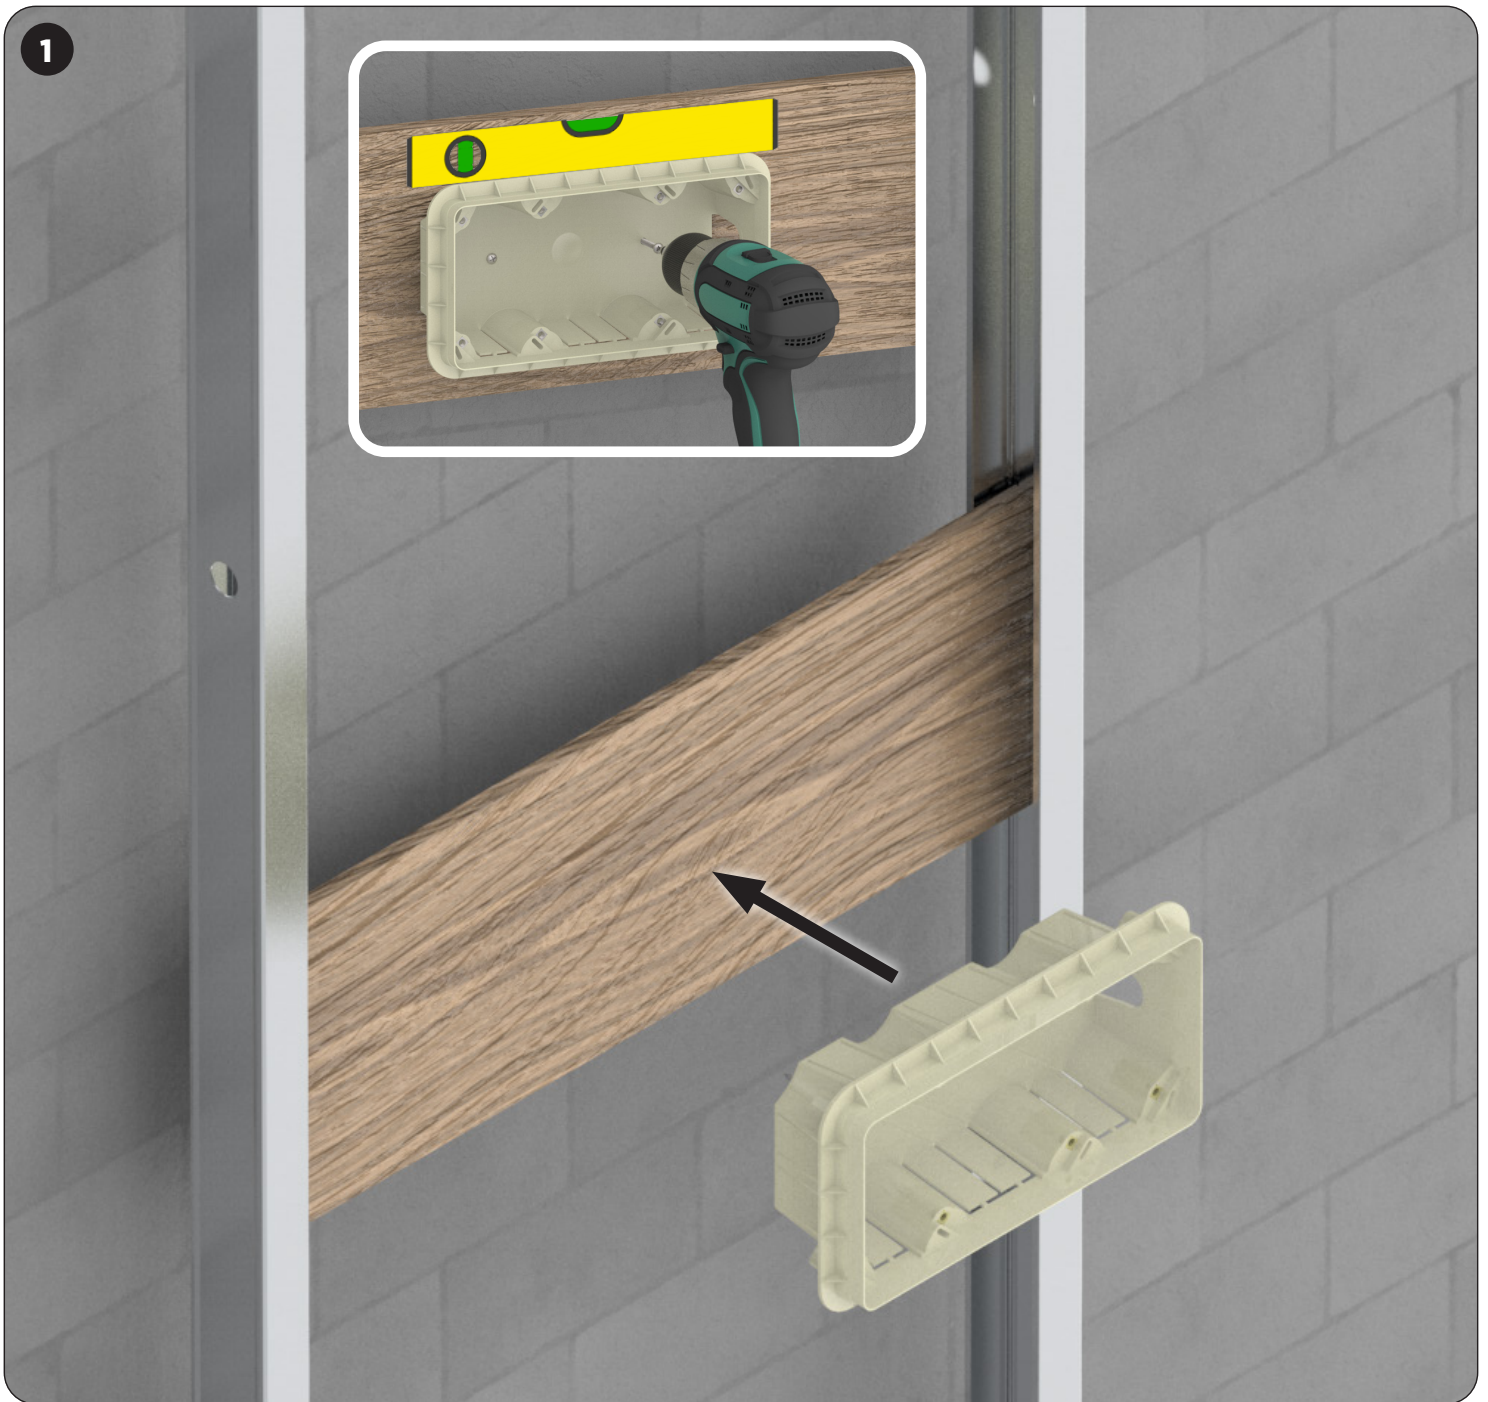

FR lame d'eau murale

EN Wall-mounted shower water blade

Outillage (Non-fourni)
Tools (Not provided)

Contenu de l'emballage et installation

Package contents and installation

x1 	x1
x1 	x1
x1 	x1
x8 	x8 4,2x32 mm
x8 	x8 4,2x50 mm
x8 	x8
x2 	x2

A = 60 ± 5 cm (3 BAR 17,5 l/min.)
45 ± 5 cm (1,5 BAR 14,5 l/min.)

4

12

13

Entretien Cleaning