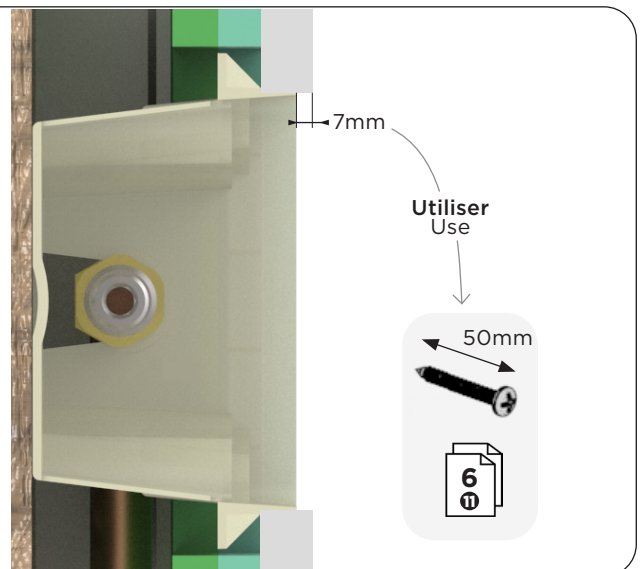

FR lame d'eau murale

EN Wall-mounted shower water blade

Outillage (Non-fourni)
Tools (Not provided)

Contenu de l'emballage et installation

Package contents and installation

x1 	x1
x1 	x1
x1 	x1
x8 	x8 4,2x32 mm
x8 	x8 4,2x50 mm
x8 	x8
x2 	x2

A = 60 ± 5 cm (3 BAR 17,5 l/min.)
45 ± 5 cm (1,5 BAR 14,5 l/min.)

4

12

13

Entretien Cleaning