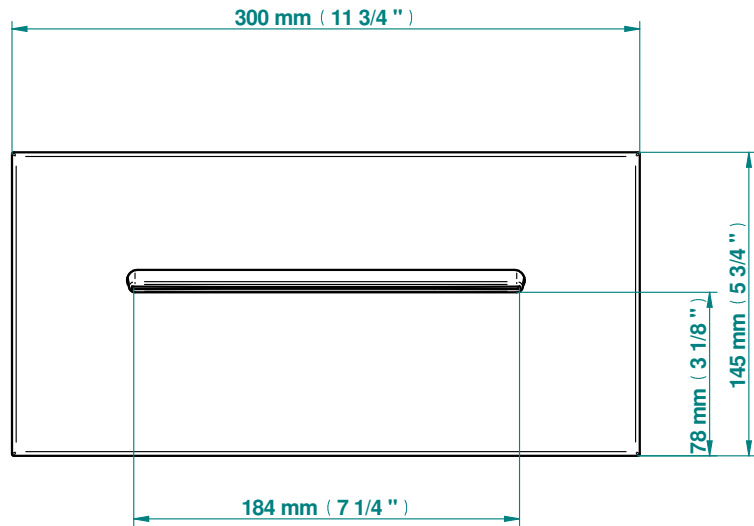

FR lame d'eau murale

EN Wall-mounted shower water blade

Outillage (Non-fourni)
Tools (Not provided)

Contenu de l'emballage et installation

Package contents and installation

x1 	x1
x1 	x1
x1 	x1
x8 	x8 4,2x32 mm
x8 	x8 4,2x50 mm
x8 	x8
x2 	x2

A = 60 ± 5 cm (3 BAR 17,5 l/min.)
45 ± 5 cm (1,5 BAR 14,5 l/min.)

4

12

13

Entretien Cleaning