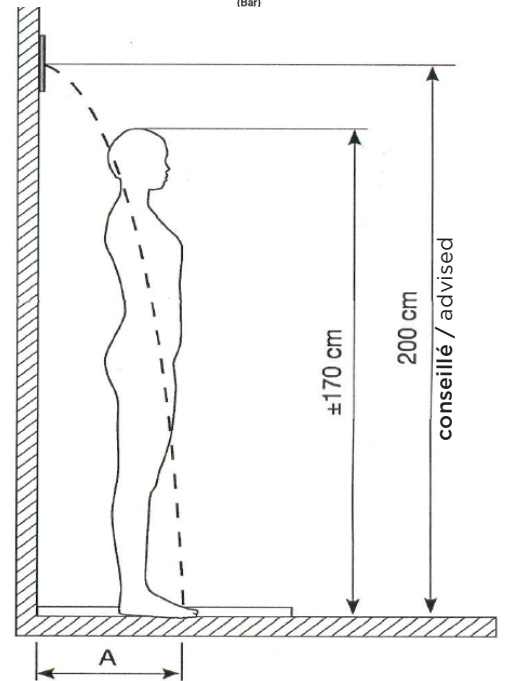

FR lame d'eau murale

EN Wall-mounted shower water blade

Outillage (Non-fourni)
Tools (Not provided)

Contenu de l'emballage et installation

Package contents and installation

x1 	x1
x1 	x1
x1 	x1
x8 	x8 4,2x32 mm
x8 	x8 4,2x50 mm
x8 	x8
x2 	x2

A = 60 ± 5 cm (3 BAR 17,5 l/min.)
45 ± 5 cm (1,5 BAR 14,5 l/min.)

4

12

13

Entretien Cleaning