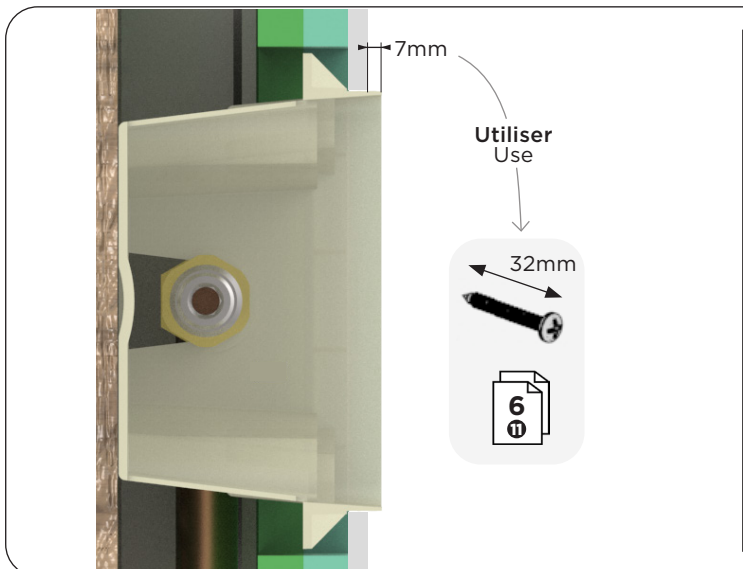

FR lame d'eau murale

EN Wall-mounted shower water blade

Outillage (Non-fourni)
Tools (Not provided)

Contenu de l'emballage et installation

Package contents and installation

x1 	x1
x1 	x1
x1 	x1
x8 	x8 4,2x32 mm
x8 	x8 4,2x50 mm
x8 	x8
x2 	x2

A = 60 ± 5 cm (3 BAR 17,5 l/min.)
45 ± 5 cm (1,5 BAR 14,5 l/min.)

4

12

13

Entretien Cleaning