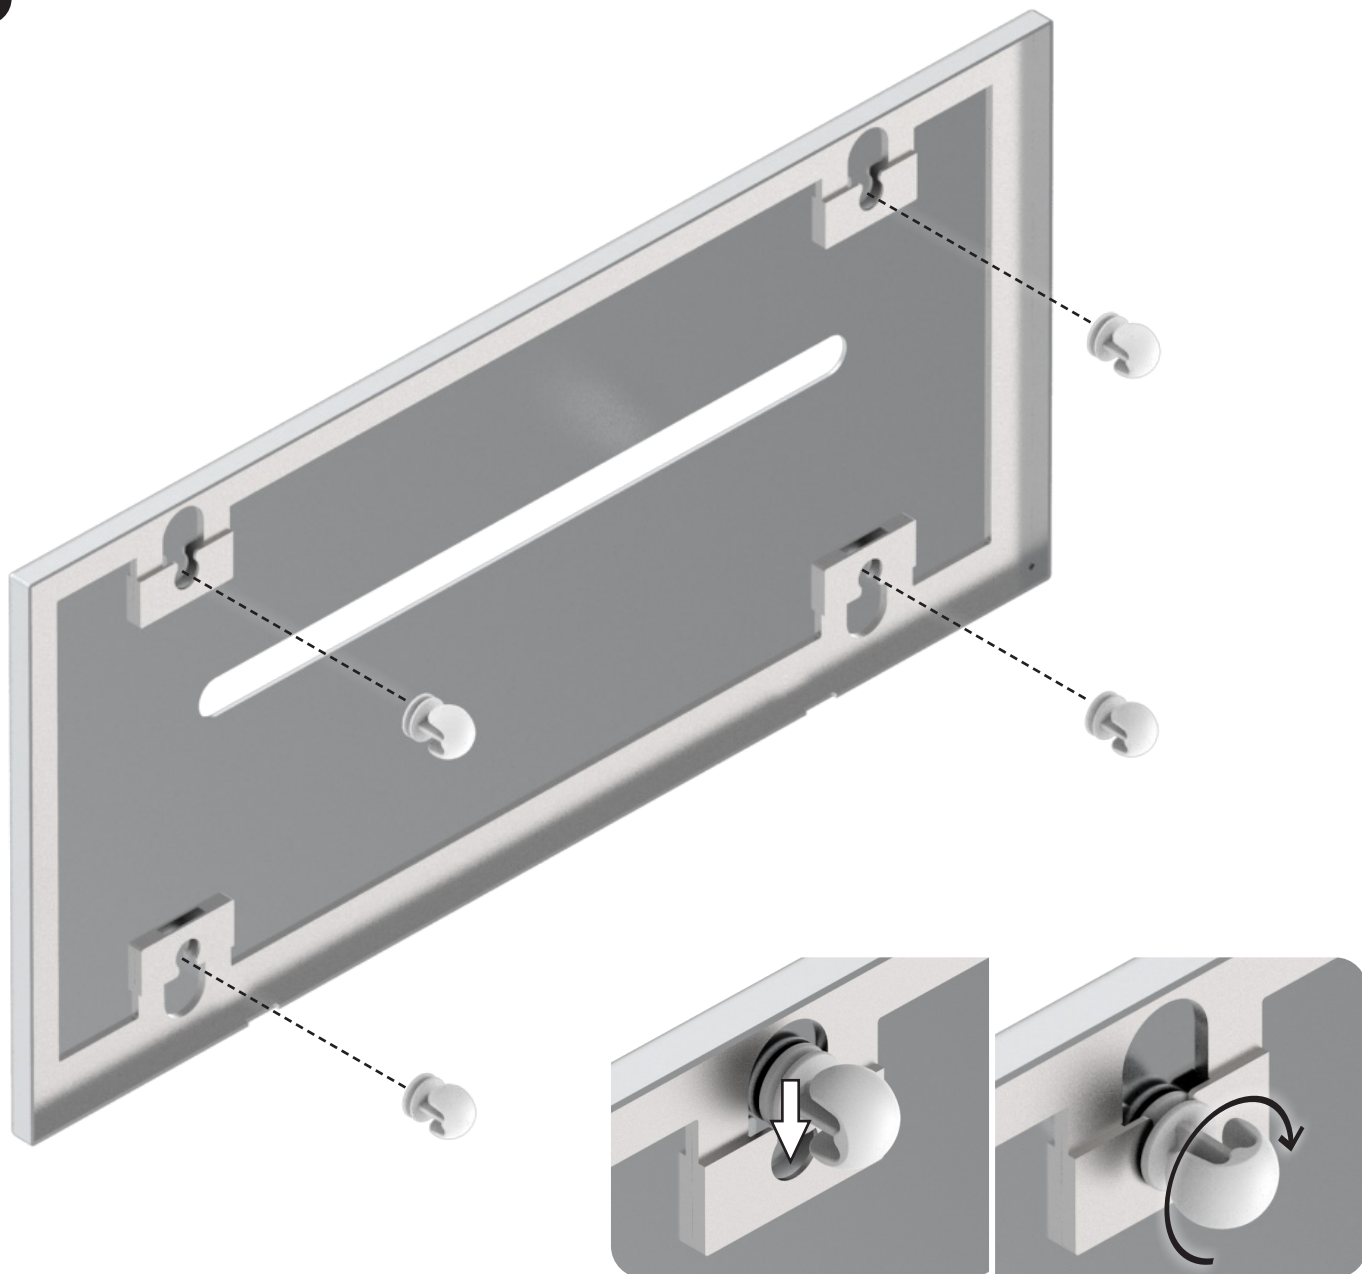

FR lame d'eau murale

EN Wall-mounted shower water blade

Outillage (Non-fourni)
Tools (Not provided)

Contenu de l'emballage et installation

Package contents and installation

x1 	x1
x1 	x1
x1 	x1
x8 	x8 4,2x32 mm
x8 	x8 4,2x50 mm
x8 	x8
x2 	x2

A = 60 ± 5 cm (3 BAR 17,5 l/min.)
45 ± 5 cm (1,5 BAR 14,5 l/min.)

4

12

13

Entretien Cleaning