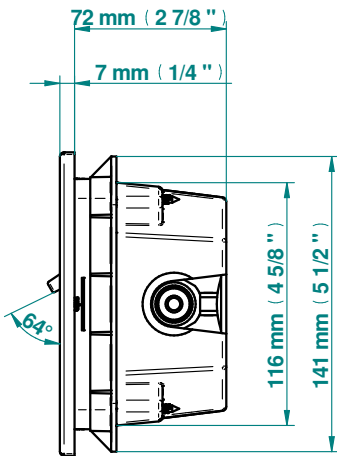

FR lame d'eau murale

EN Wall-mounted shower water blade

Outillage (Non-fourni)
Tools (Not provided)

Contenu de l'emballage et installation

Package contents and installation

x1 	x1
x1 	x1
x1 	x1
x8 	x8 4,2x32 mm
x8 	x8 4,2x50 mm
x8 	x8
x2 	x2

A = 60 ± 5 cm (3 BAR 17,5 l/min.)
45 ± 5 cm (1,5 BAR 14,5 l/min.)

4

12

13

Entretien Cleaning