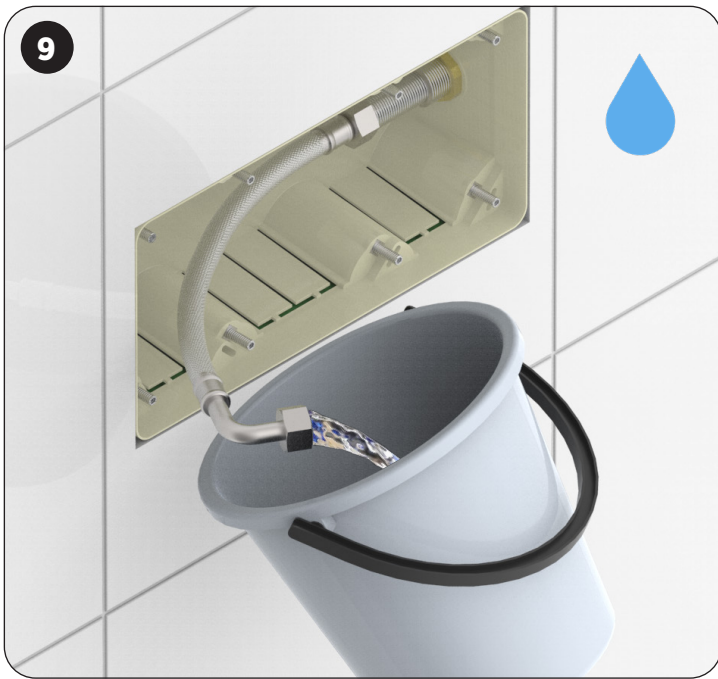

FR lame d'eau murale

EN Wall-mounted shower water blade

Outillage (Non-fourni)
Tools (Not provided)

Contenu de l'emballage et installation

Package contents and installation

x1 	x1
x1 	x1
x1 	x1
x8 	x8 4,2x32 mm
x8 	x8 4,2x50 mm
x8 	x8
x2 	x2

A = 60 ± 5 cm (3 BAR 17,5 l/min.)
45 ± 5 cm (1,5 BAR 14,5 l/min.)

4

12

13

Entretien Cleaning