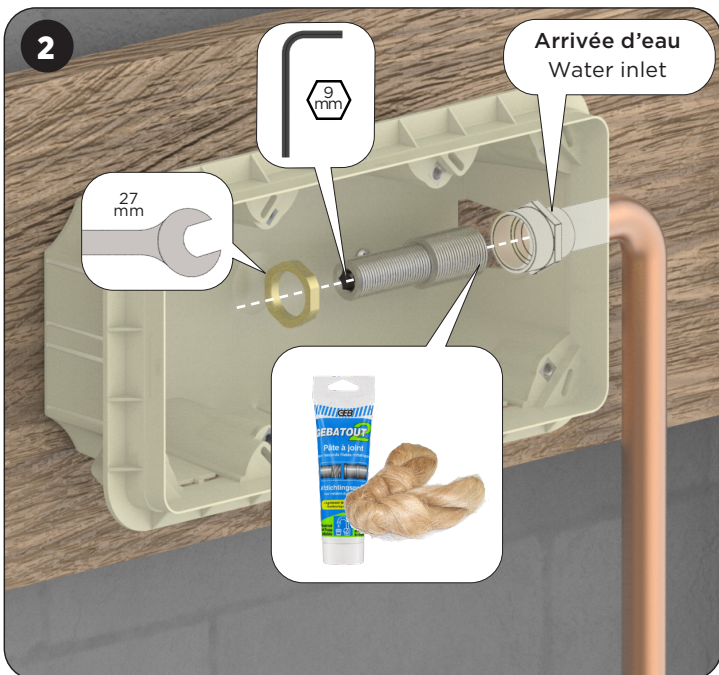

FR lame d'eau murale

EN Wall-mounted shower water blade

Outillage (Non-fourni)
Tools (Not provided)

Contenu de l'emballage et installation

Package contents and installation

x1 	x1
x1 	x1
x1 	x1
x8 	x8 4,2x32 mm
x8 	x8 4,2x50 mm
x8 	x8
x2 	x2

A = 60 ± 5 cm (3 BAR 17,5 l/min.)
45 ± 5 cm (1,5 BAR 14,5 l/min.)

4

12

13

Entretien Cleaning