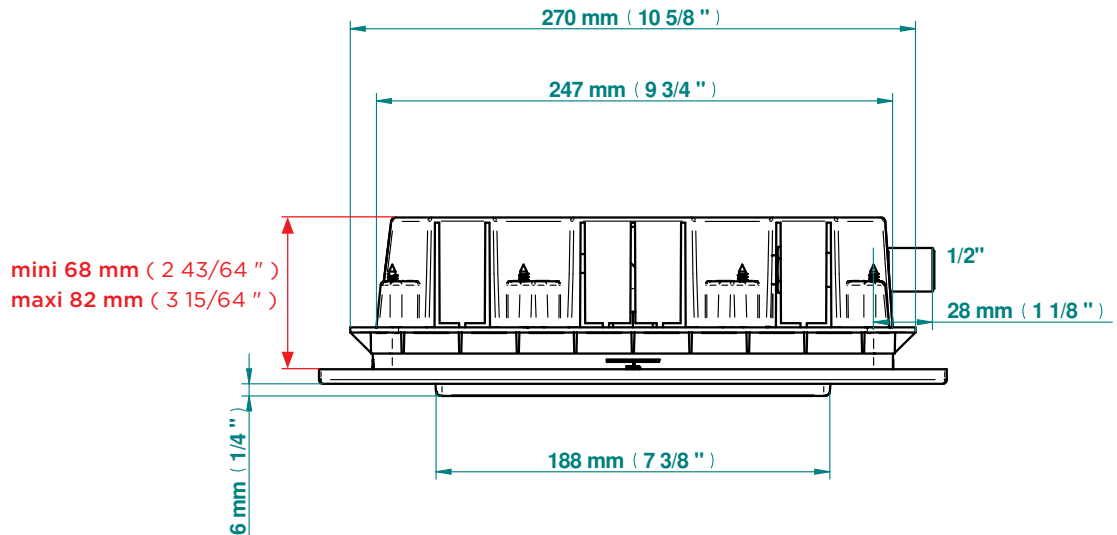

FR lame d'eau murale

EN Wall-mounted shower water blade

Outillage (Non-fourni)
Tools (Not provided)

Contenu de l'emballage et installation

Package contents and installation

x1 	x1
x1 	x1
x1 	x1
x8 	x8 4,2x32 mm
x8 	x8 4,2x50 mm
x8 	x8
x2 	x2

A = 60 ± 5 cm (3 BAR 17,5 l/min.)
45 ± 5 cm (1,5 BAR 14,5 l/min.)

4

12

13

Entretien Cleaning