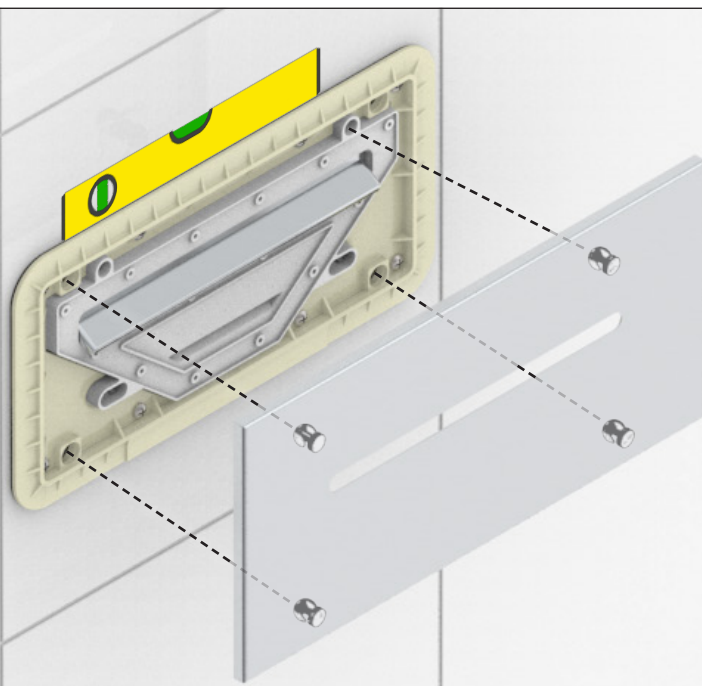

FR lame d'eau murale

EN Wall-mounted shower water blade

Outillage (Non-fourni)
Tools (Not provided)

Contenu de l'emballage et installation

Package contents and installation

x1 	x1
x1 	x1
x1 	x1
x8 	x8 4,2x32 mm
x8 	x8 4,2x50 mm
x8 	x8
x2 	x2

A = 60 ± 5 cm (3 BAR 17,5 l/min.)
45 ± 5 cm (1,5 BAR 14,5 l/min.)

4

12

13

Entretien Cleaning