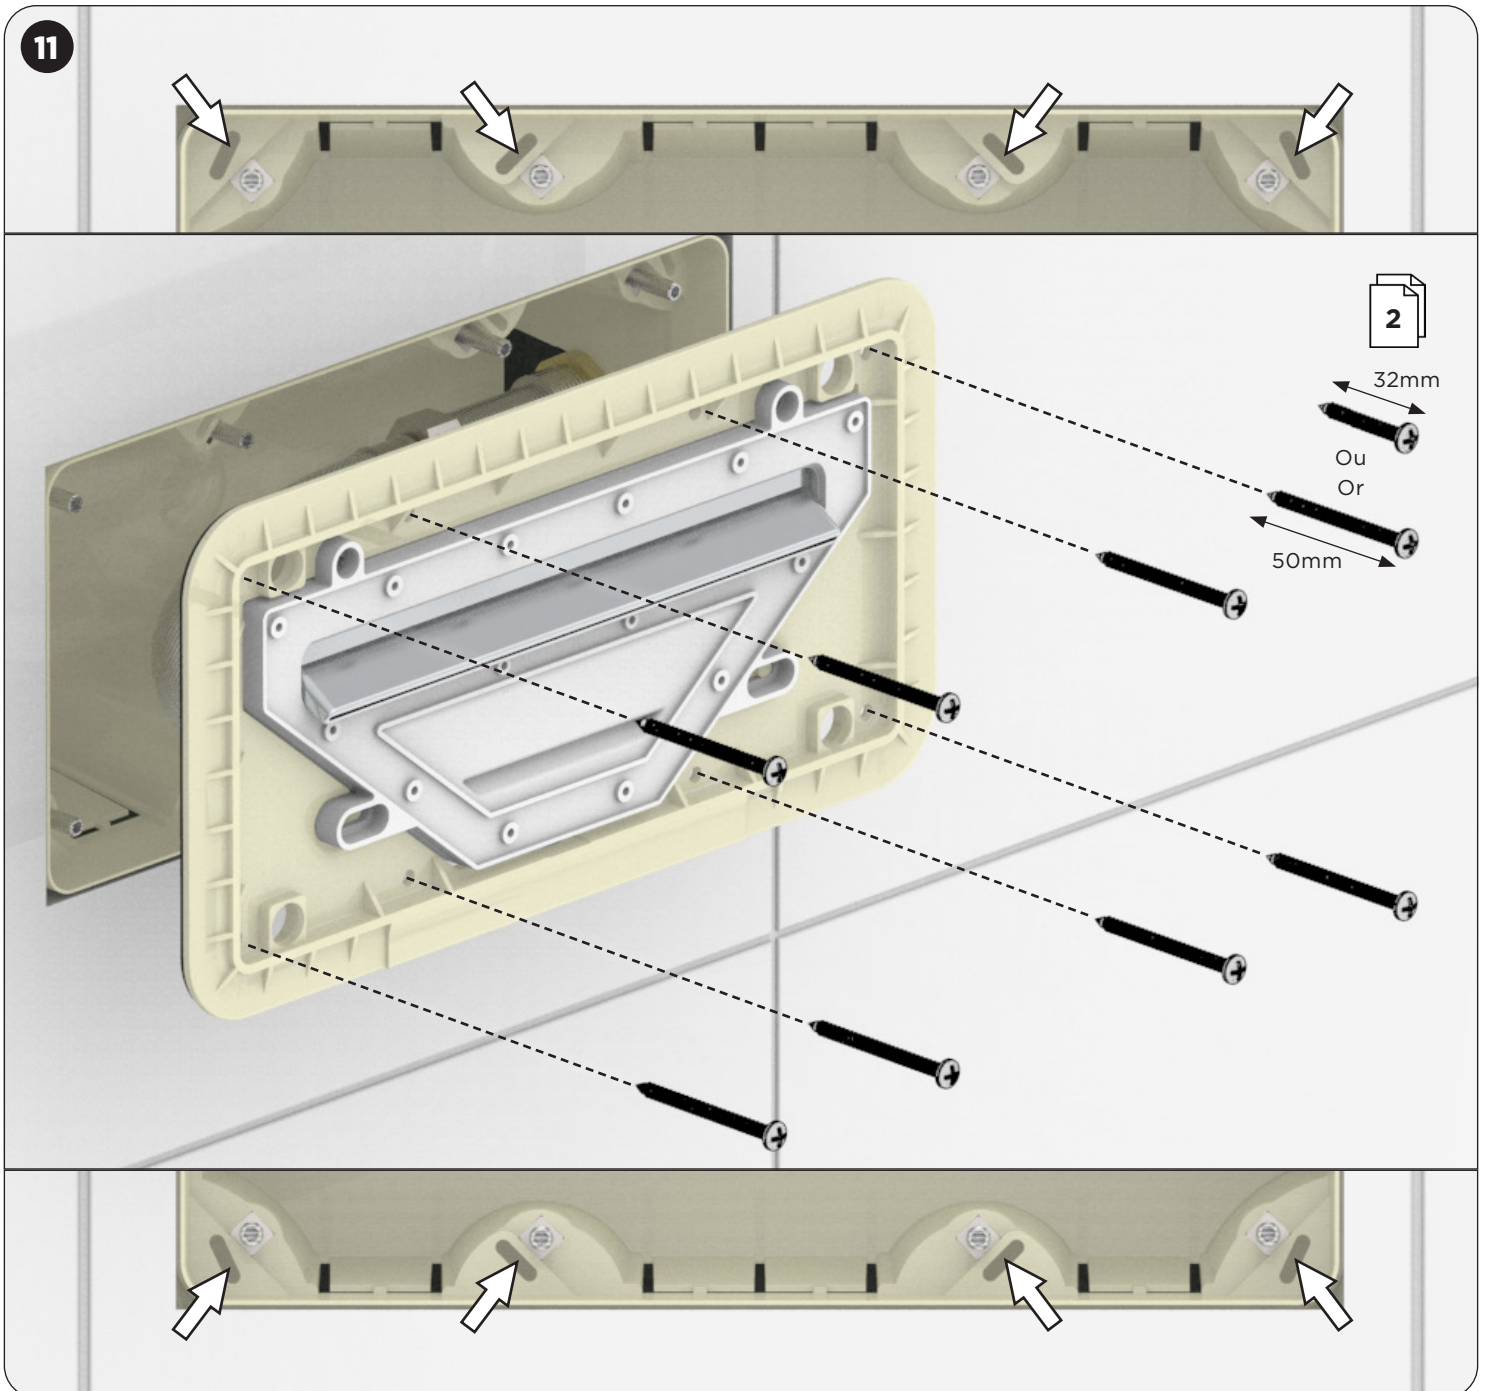

FR lame d'eau murale

EN Wall-mounted shower water blade

Outillage (Non-fourni)
Tools (Not provided)

Contenu de l'emballage et installation

Package contents and installation

x1 	x1
x1 	x1
x1 	x1
x8 	x8 4,2x32 mm
x8 	x8 4,2x50 mm
x8 	x8
x2 	x2

A = 60 ± 5 cm (3 BAR 17,5 l/min.)
45 ± 5 cm (1,5 BAR 14,5 l/min.)

4

12

13

Entretien Cleaning