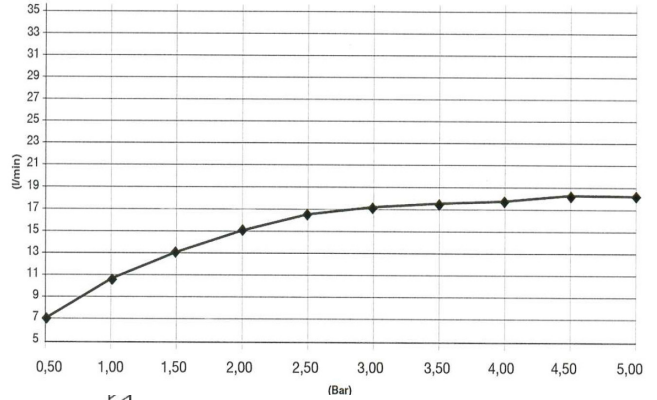

FR lame d'eau murale

EN Wall-mounted shower water blade

Outillage (Non-fourni)
Tools (Not provided)

Contenu de l'emballage et installation

Package contents and installation

x1 	x1
x1 	x1
x1 	x1
x8 	x8 4,2x32 mm
x8 	x8 4,2x50 mm
x8 	x8
x2 	x2

A = 60 ± 5 cm (3 BAR 17,5 l/min.)
45 ± 5 cm (1,5 BAR 14,5 l/min.)

4

12

13

Entretien Cleaning