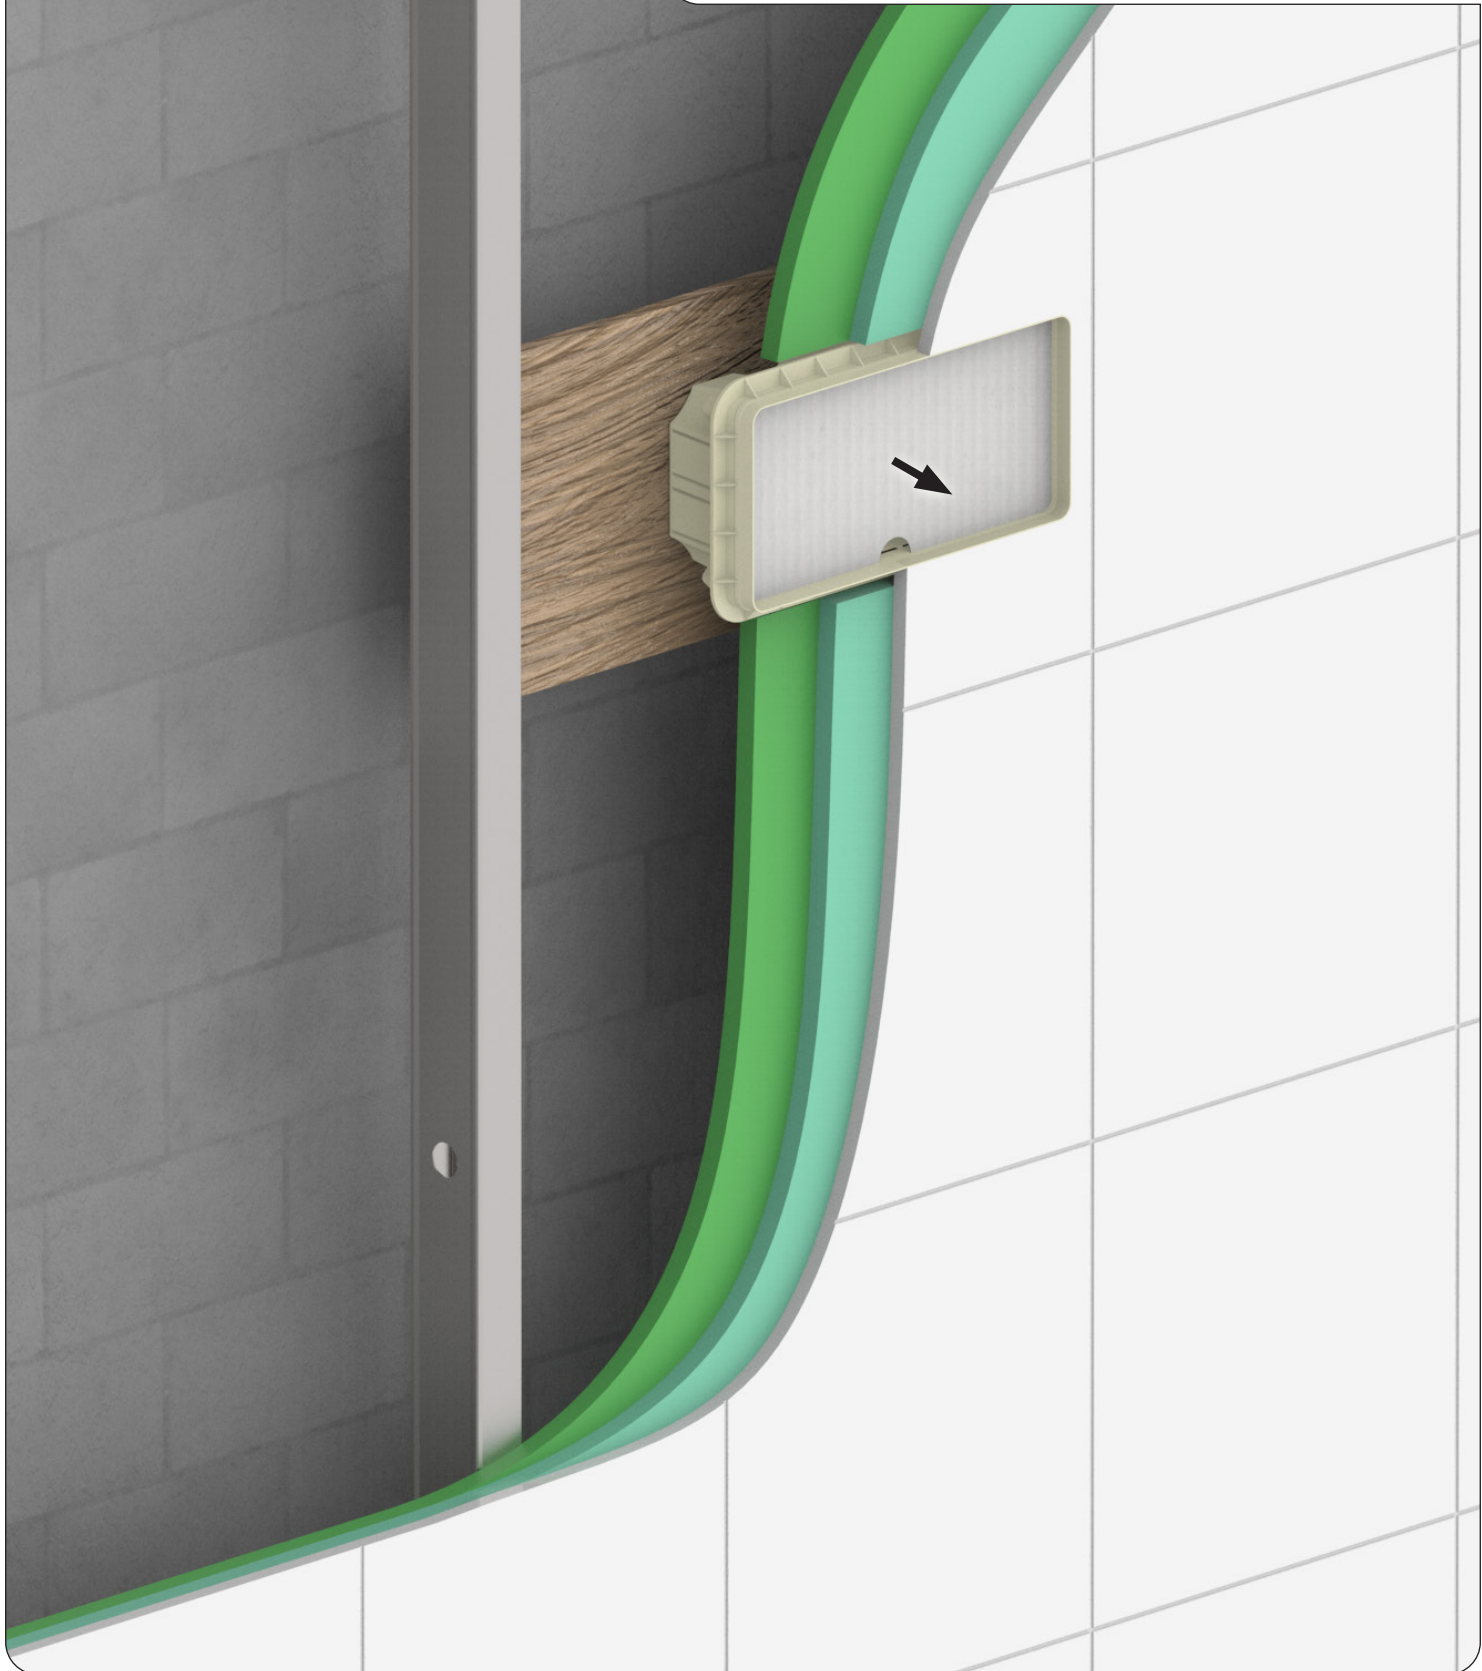

FR lame d'eau murale

EN Wall-mounted shower water blade

Outillage (Non-fourni)
Tools (Not provided)

Contenu de l'emballage et installation

Package contents and installation

x1 	x1
x1 	x1
x1 	x1
x8 	x8 4,2x32 mm
x8 	x8 4,2x50 mm
x8 	x8
x2 	x2

A = 60 ± 5 cm (3 BAR 17,5 l/min.)
45 ± 5 cm (1,5 BAR 14,5 l/min.)

4

12

13

Entretien Cleaning