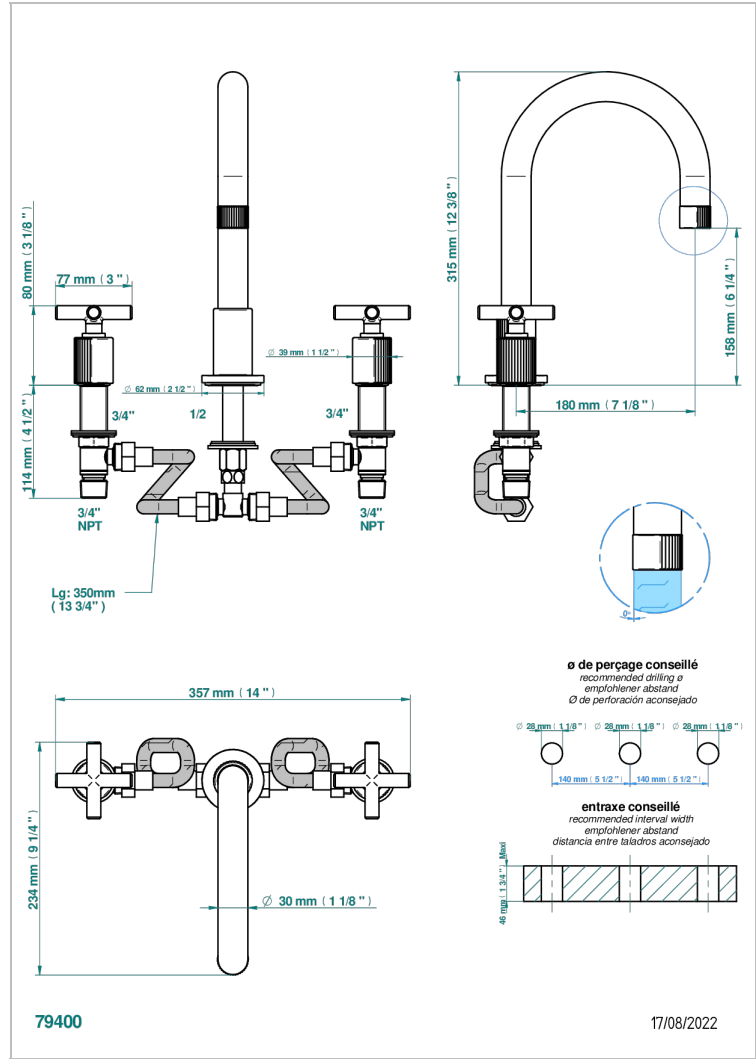

# ESTRELA

U3J-25SGH

Rim mounted 3-hole bath mixer, super goliath high spout

## CHARACTERISTIC

- Estrela
- Rim mounted 3-hole bath mixer, super goliath high spout