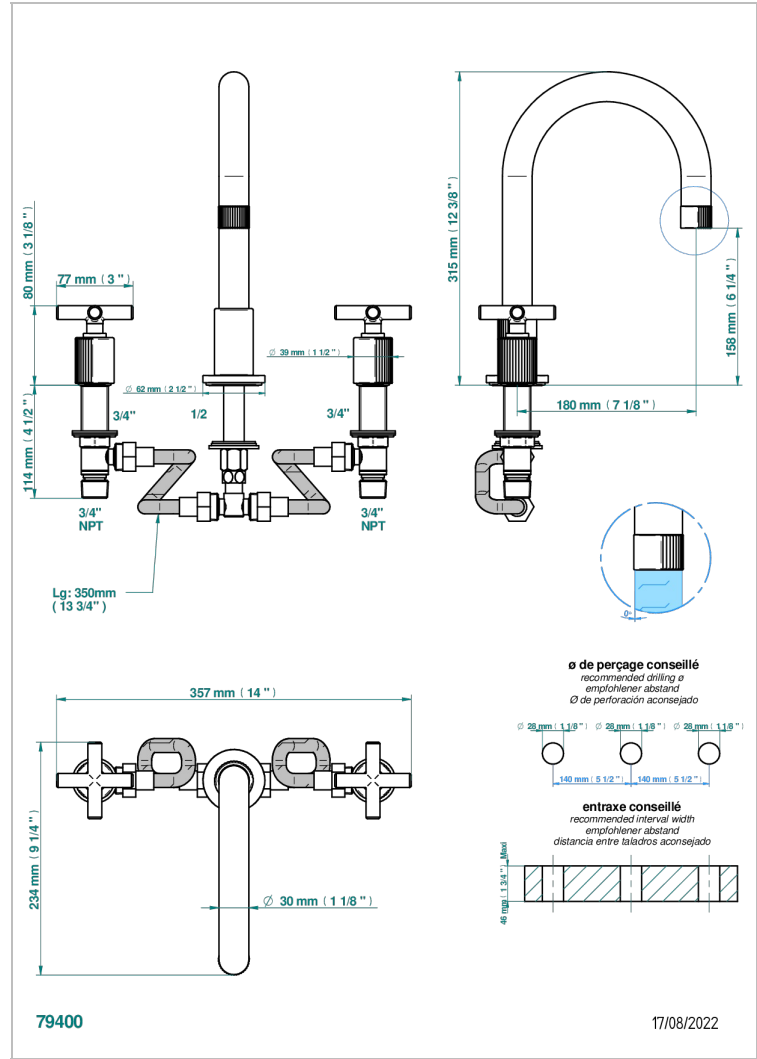

ESTRELA

U3J-25SGH

Rim mounted 3-hole bath mixer, super goliath high spout

CHARACTERISTIC

- Estrela
- Rim mounted 3-hole bath mixer, super goliath high spout

TECHNICAL SPECS

- Recommandé : 3 bars (max. 5 bars) - Advised : 43,5 psi (max. 72 psi)
- 48 l/min à 3 bars (12.7 gpm at 43.5 psi)

Umber PVD - H66