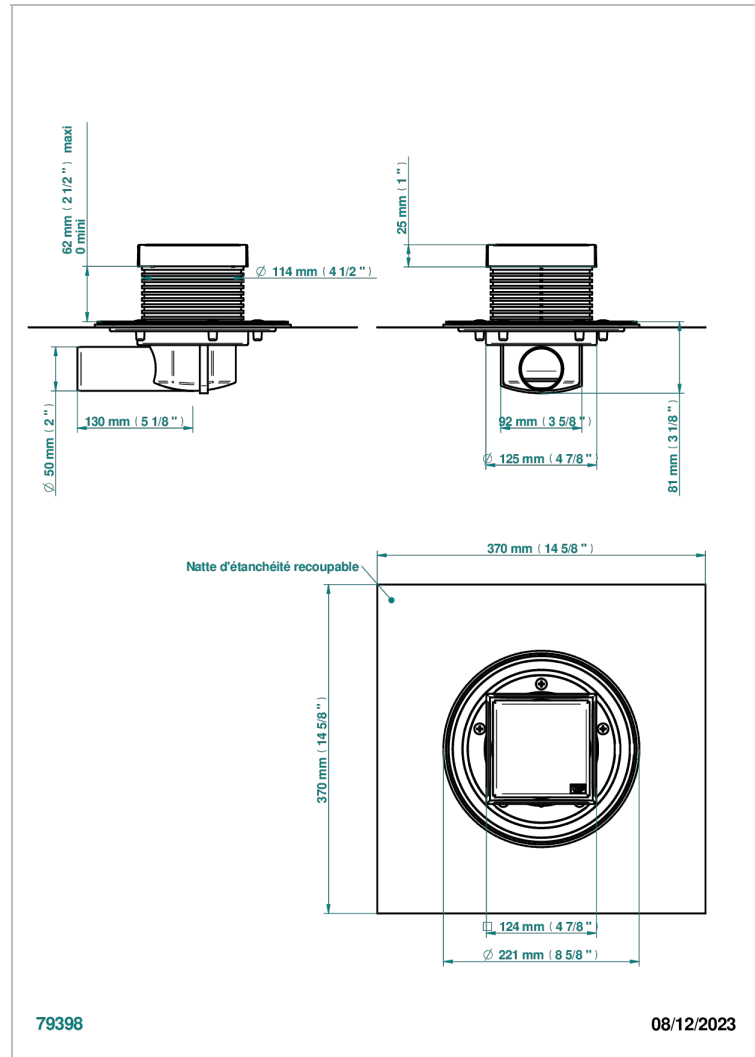

GENERAL ITEMS

G00-764S125A50

THG[®]
PARIS

Square Stainless Steel shower drain 125 mm, with side outlet D50mm, full cover grid

CHARACTERISTIC

- General Items
- Square Stainless Steel shower drain 125 mm, with side outlet D50mm, full cover grid