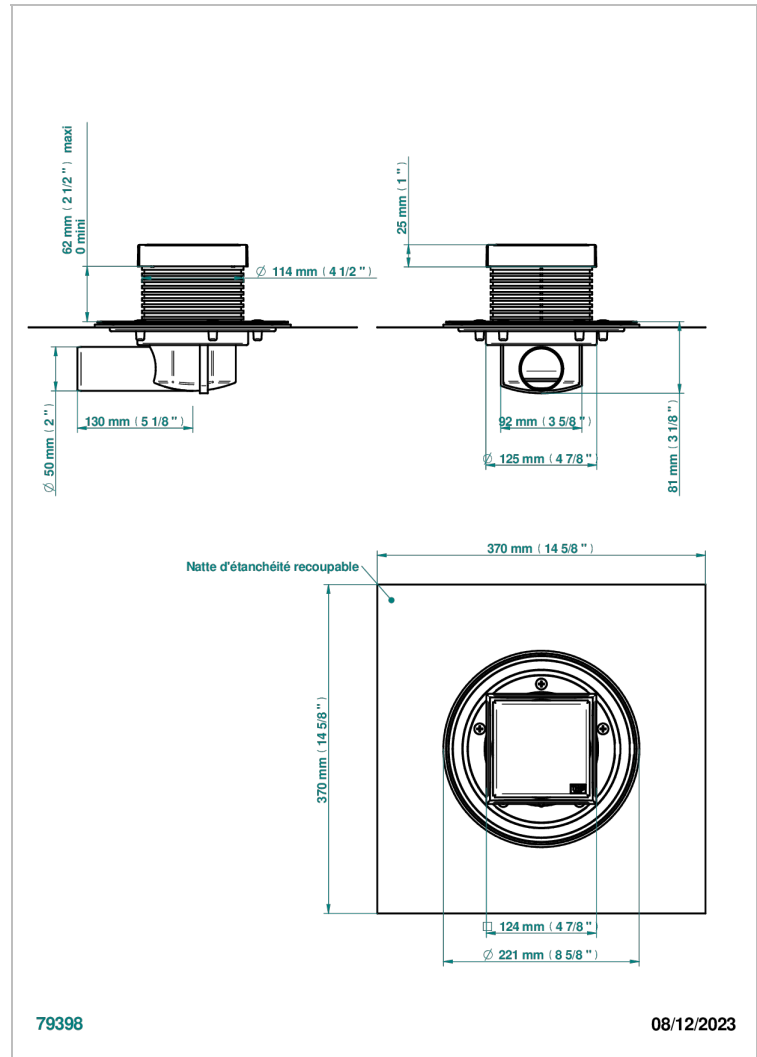

# STANDARDARTIKEL

G00-764S125A50

THG<sup>®</sup>  
PARIS

Square Stainless Steel shower drain 125 mm, with side outlet D50mm, full cover grid

## EIGENSCHAFTEN

- Standardartikel
- Square Stainless Steel shower drain 125 mm, with side outlet D50mm, full cover grid