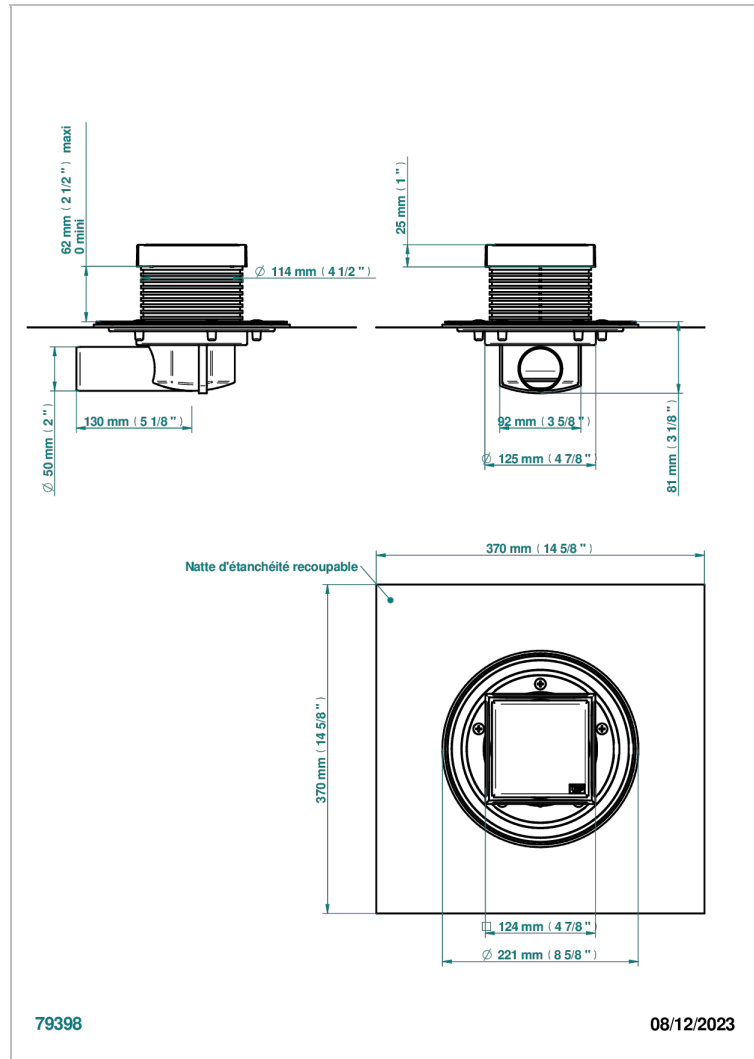

GENERAL ITEMS

G00-764S125A50

THG[®]
PARIS

Square Stainless Steel shower drain 125 mm, with side outlet D50mm, full cover grid

CHARACTERISTIC

- General Items
- Square Stainless Steel shower drain 125 mm, with side outlet D50mm, full cover grid