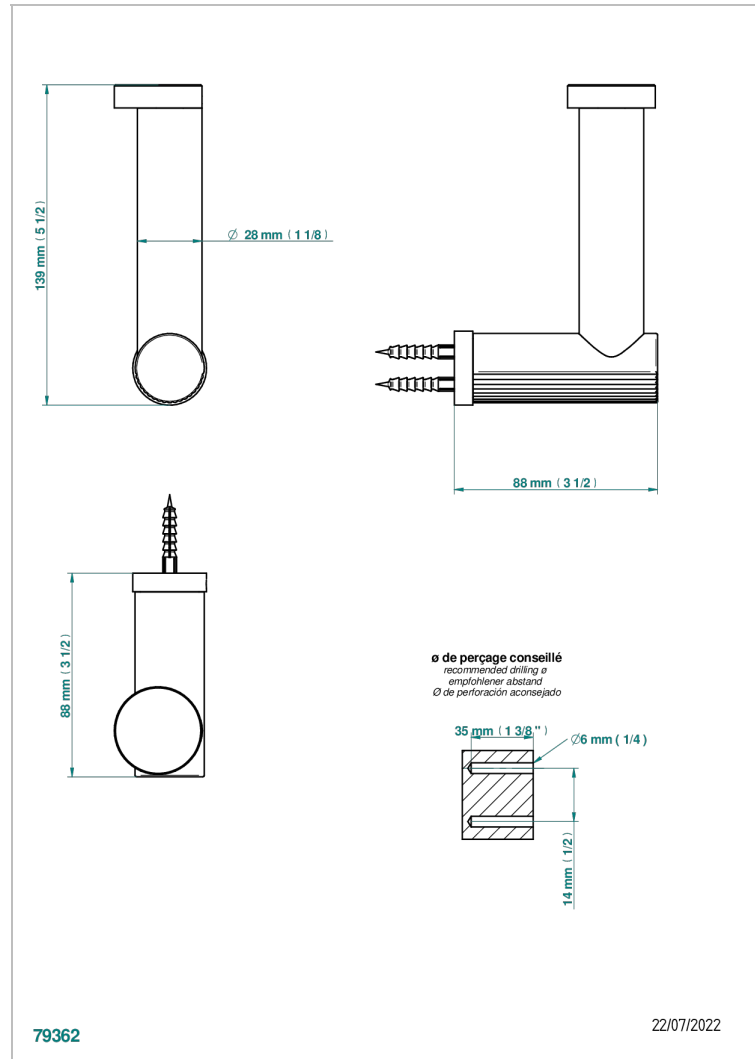

ESTRELA METAL INLAYS

U3L-542

Reserve toilet paper holder

THG[®]
PARIS

CHARACTERISTIC

- Estrela Metal inlays
- Reserve toilet paper holder

AVAILABLE FINITIONS

Black ceram - D30
Blush PVD - H62
Brass color PVD - H49
Brown bronze color PVD - F33
Chrome polished - A02
Gold color PVD - H52