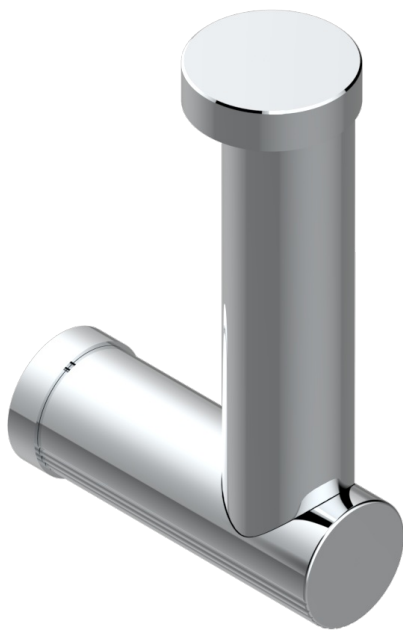

# ESTRELA WITH LEVER HANDLES

U3K-542

Reserve toilet paper holder

THG<sup>®</sup>  
PARIS

79362

22/07/2022

## CHARACTERISTIC

- Estrela with lever handles
- Reserve toilet paper holder