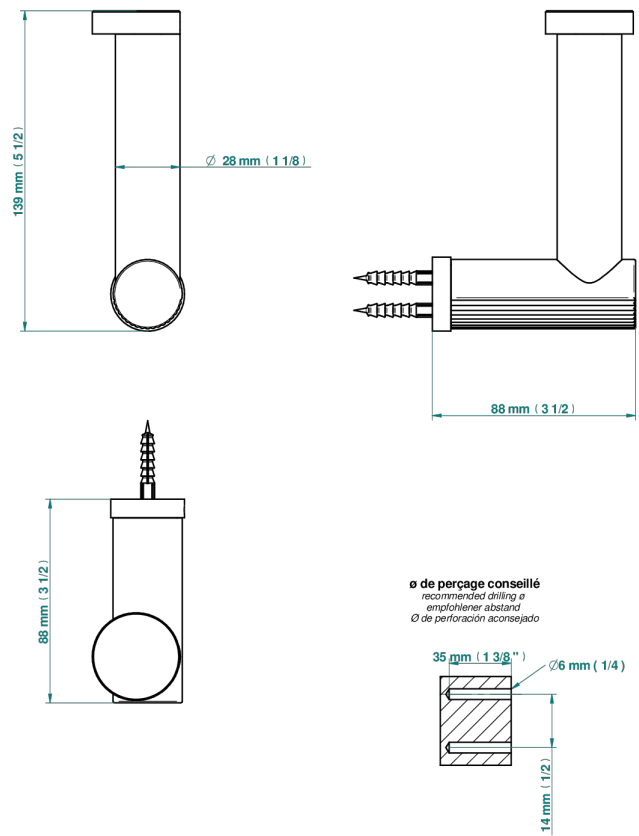

# ESTRELA WITH LEVER HANDLES

U3K-542

Reserve toilet paper holder

THG<sup>®</sup>  
PARIS

79362

22/07/2022

## CHARACTERISTIC

- Estrela with lever handles
- Reserve toilet paper holder