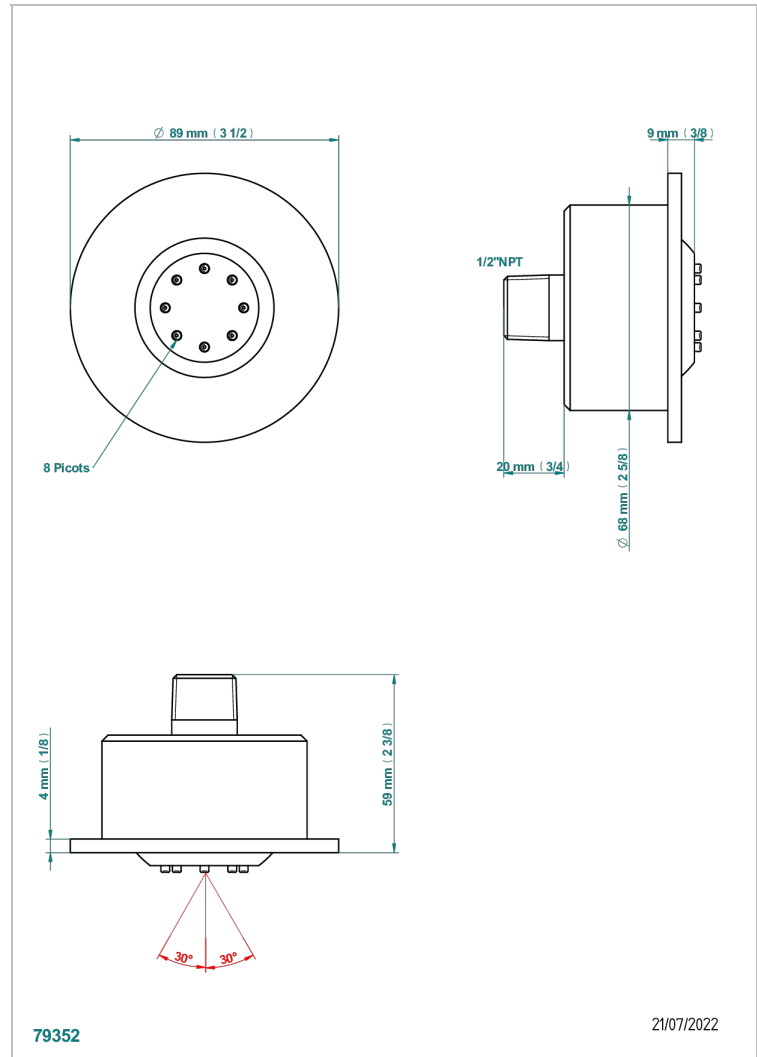

ACCESSORIES

B16-290/JUS

Round Built-in jet

CHARACTERISTIC

- Accessories
- Round Built-in jet

AVAILABLE FINITIONS

Black ceram - D30
Brass color PVD - H49
Brown bronze color PVD - F33
Chrome polished - A02
Gold polished - F01
Matt brass color PVD - H50