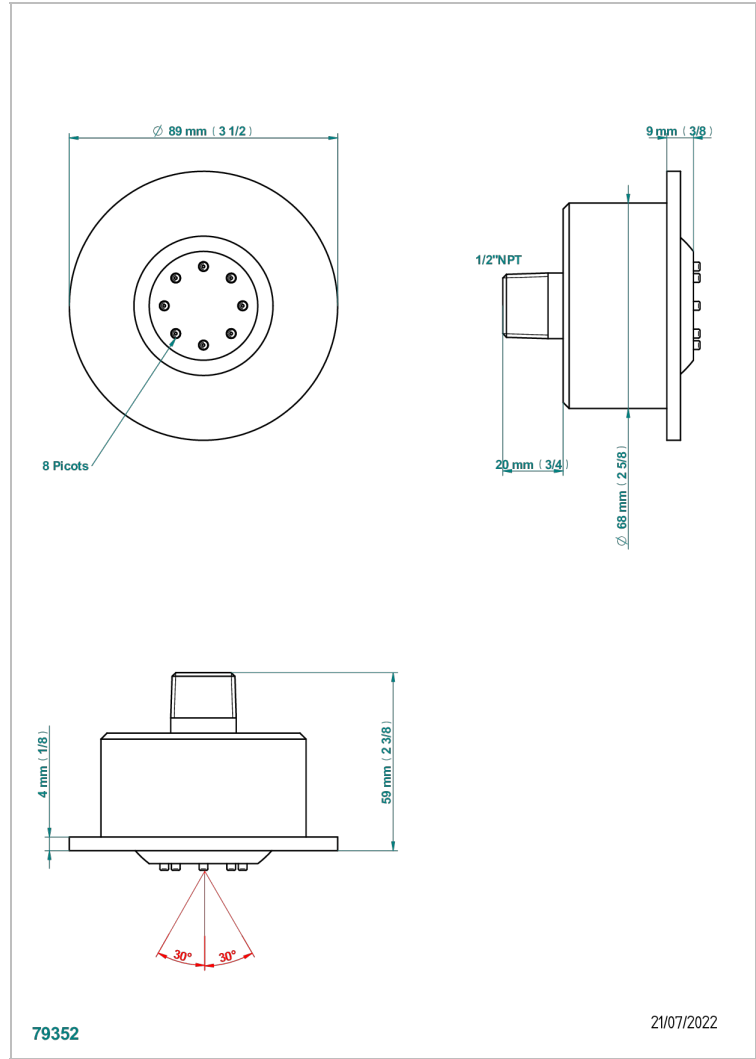

SHOWER TRAYS

B15-290/JUS

Round Built-in jet

CHARACTERISTIC

- Shower trays
- Round Built-in jet

AVAILABLE FINITIONS

- Glossy white - AS1
- Matt white - AS2