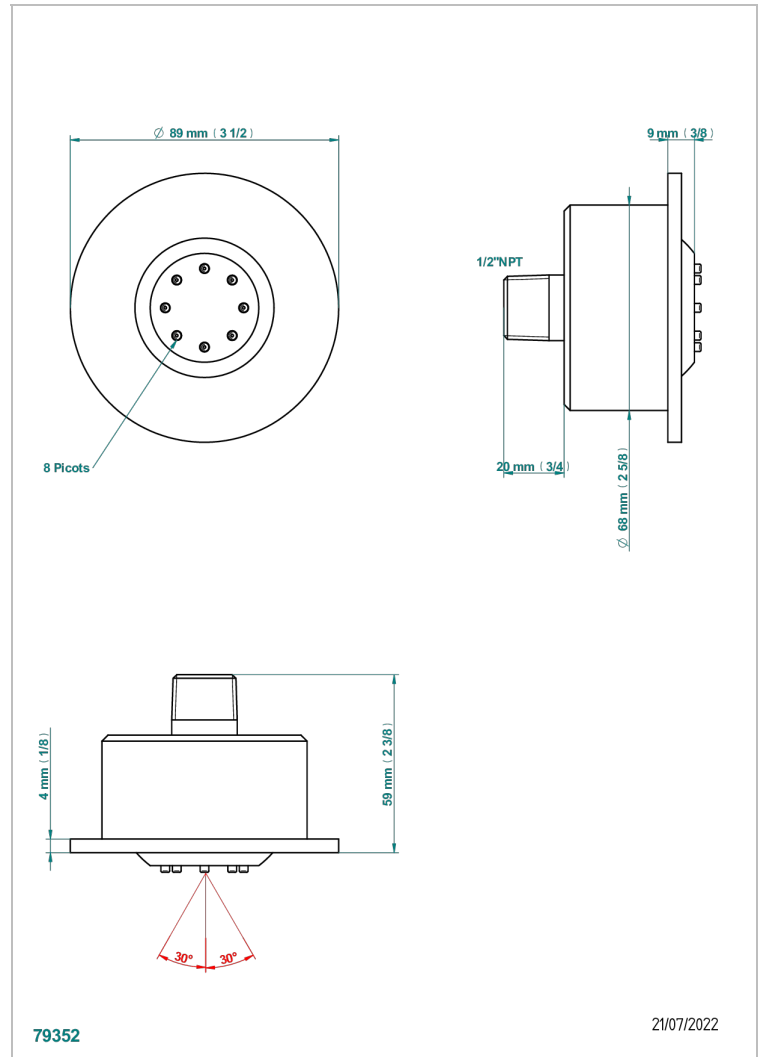

COUNTERTOP

B14-290/JUS

Round Built-in jet

CHARACTERISTIC

- Countertop
- Round Built-in jet

AVAILABLE FINITIONS

- Glossy white - AS1
- Matt white - AS2