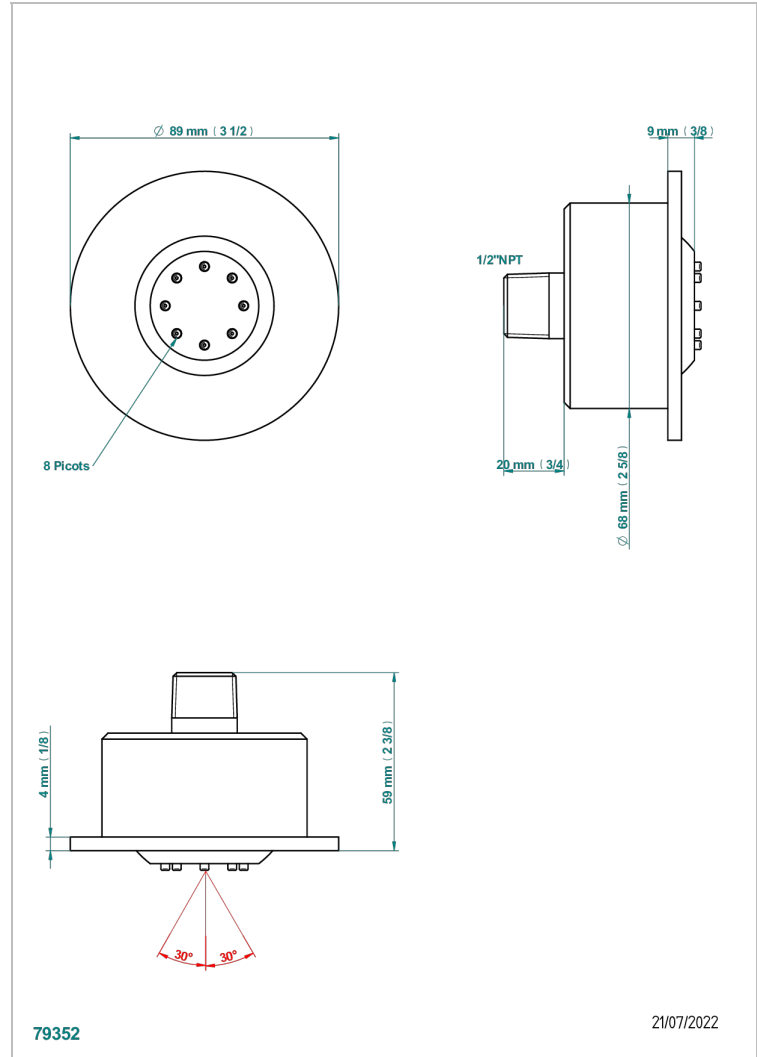

WHIRPOOL SYSTEM

B12-290/JUS

Round Built-in jet

THG[®]
PARIS

CHARACTERISTIC

- Whirlpool system
- Round Built-in jet

AVAILABLE FINITIONS

Black ceram - D30
Blush PVD - H62
Brass color PVD - H49
Brown bronze color PVD - F33
Chrome polished - A02
Gold color PVD - H52