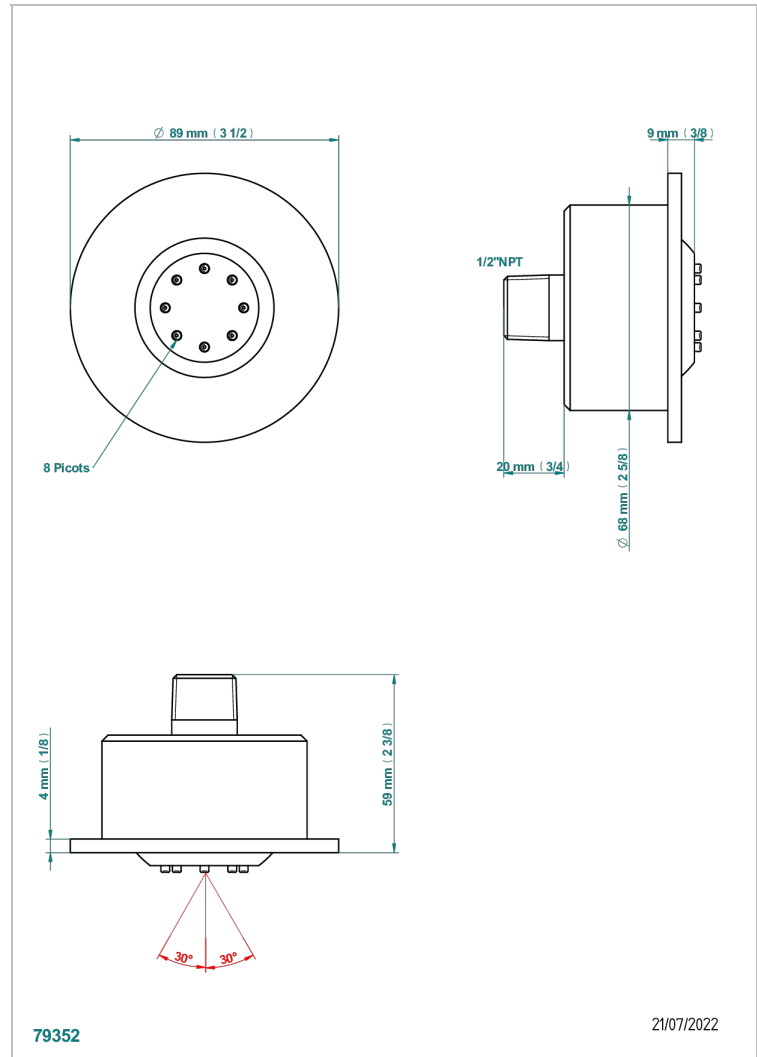

# FREE STANDING BATHTUB

B11-290/JUS

Round Built-in jet

## CHARACTERISTIC

- Free standing bathtub
- Round Built-in jet