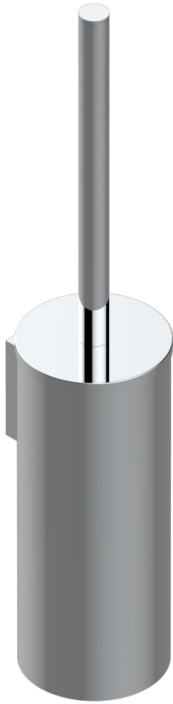

Stainless steel wall mounted WC brush with cover and holder (available in shiny stainless steel A08 and PVD finishes)

## CARACTERÍSTICAS

- Yoko Delta Howlite
- Stainless steel wall mounted WC brush with cover and holder  
(available in shiny stainless steel A08 and PVD finishes)

## ACABADOS DISPONIBLES

Cerámica negra mate - D30  
Pvd blush - H62  
Pvd blush mate - H60  
Pvd color latón - H49  
Pvd color latón mate - H50  
Pvd color níquel - H55

Pvd color níquel mate - H56  
Pvd grafito - H64  
Pvd grafito mate - H65  
Pvd marrón bronce - F33  
Pvd marrón bronce mate - F34  
Pvd umber - H66

Pvd umber mate - H67  
acero inoxidable brillante - A08