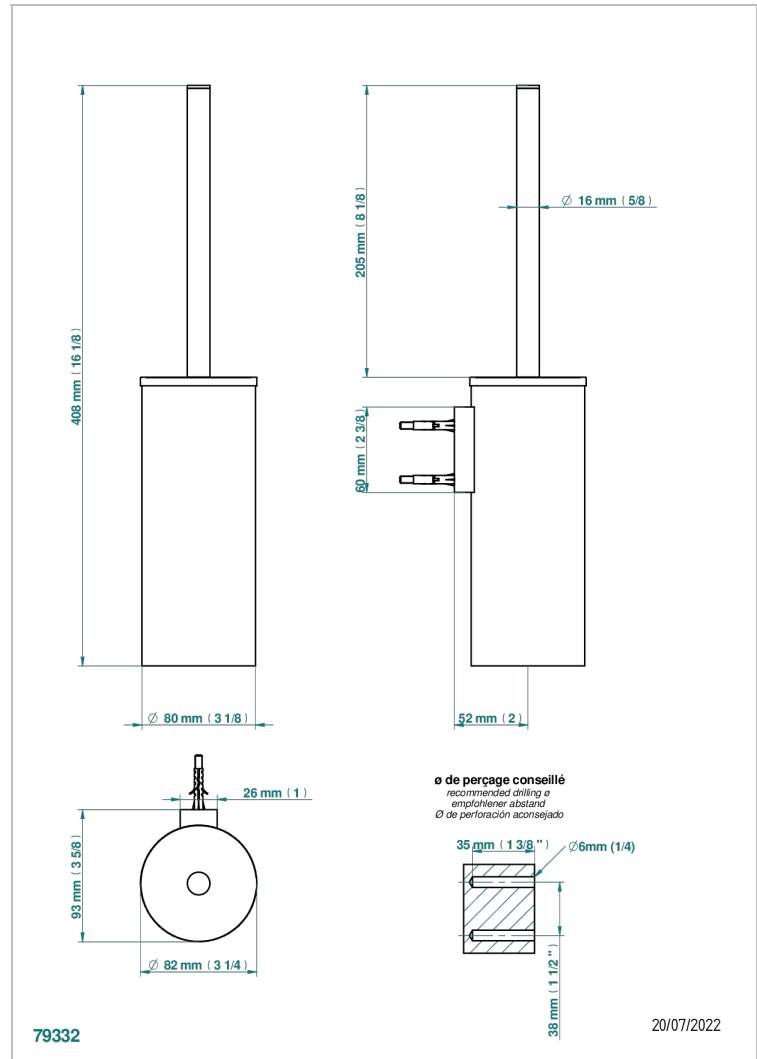

Stainless steel wall mounted WC brush with cover and holder (available in shiny stainless steel A08 and PVD finishes)

## CARACTERÍSTICAS

- Yoko Delta Howlite
- Stainless steel wall mounted WC brush with cover and holder  
(available in shiny stainless steel A08 and PVD finishes)