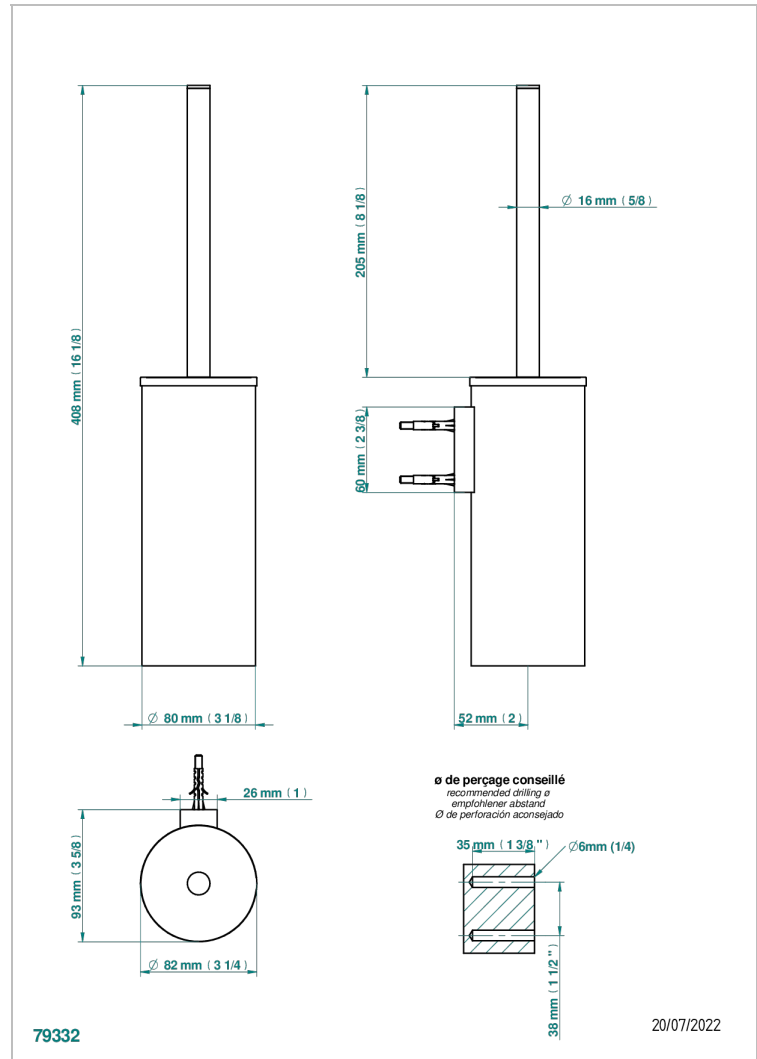

# YOKO DELTA HOWLITE

G7W-4720CJ

Stainless steel wall mounted WC brush with cover and holder (available in shiny stainless steel A08 and PVD finishes)

## CHARACTERISTIC

- Yoko Delta Howlite
- Stainless steel wall mounted WC brush with cover and holder (available in shiny stainless steel A08 and PVD finishes)