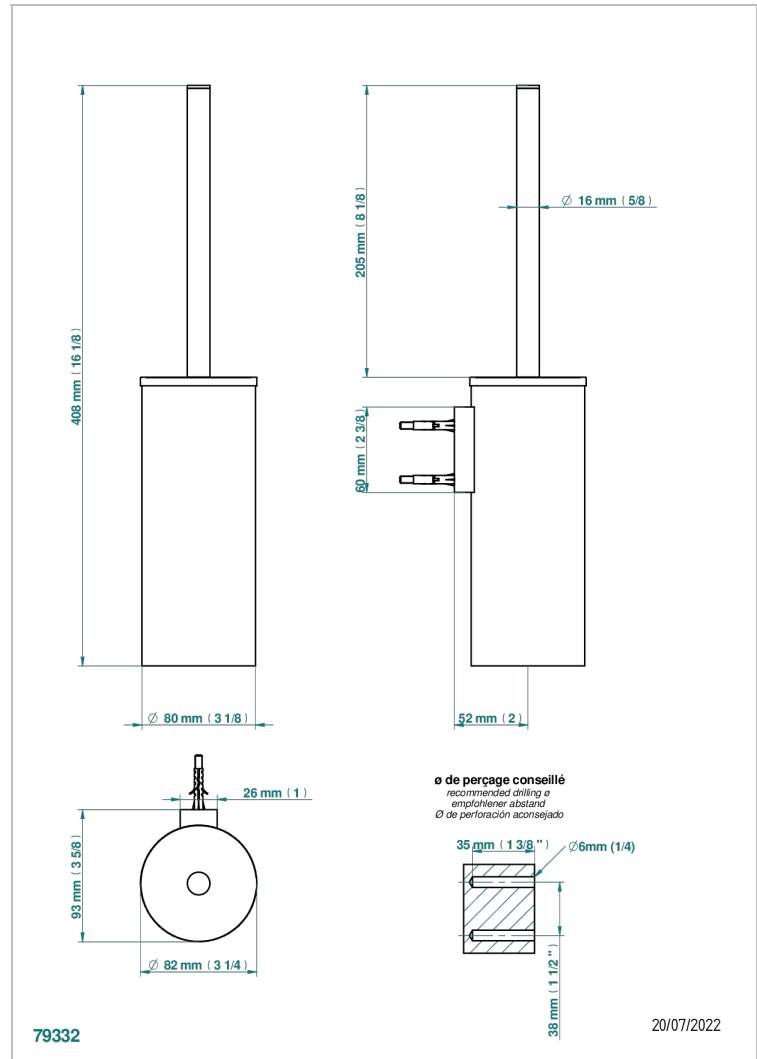

Stainless steel wall mounted WC brush with cover and holder (available in shiny stainless steel A08 and PVD finishes)

## CARACTERÍSTICAS

- Yoko Delta
- Stainless steel wall mounted WC brush with cover and holder (available in shiny stainless steel A08 and PVD finishes)