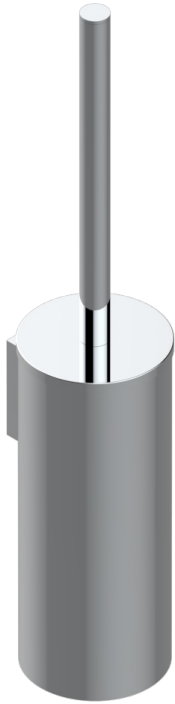

Stainless steel wall mounted WC brush with cover and holder (available in shiny stainless steel A08 and PVD finishes)

## CARACTERÍSTICAS

- Yoko Delta
- Stainless steel wall mounted WC brush with cover and holder (available in shiny stainless steel A08 and PVD finishes)

## ACABADOS DISPONIBLES

Cerámica negra mate - D30  
Pvd blush - H62  
Pvd blush mate - H60  
Pvd color latón - H49  
Pvd color latón mate - H50  
Pvd color níquel - H55

Pvd color níquel mate - H56  
Pvd grafito - H64  
Pvd grafito mate - H65  
Pvd marrón bronce - F33  
Pvd marrón bronce mate - F34  
Pvd umber - H66

Pvd umber mate - H67  
acero inoxidable brillante - A08