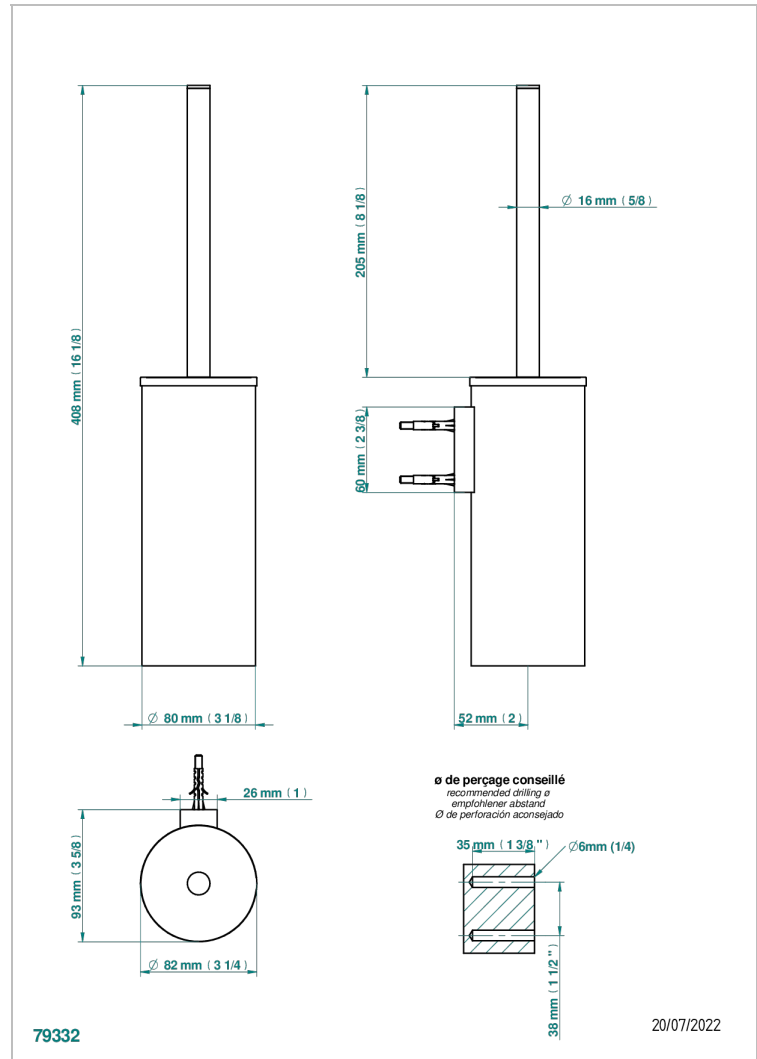

Stainless steel wall mounted WC brush with cover and holder (available in shiny stainless steel A08 and PVD finishes)

CHARACTERISTIC

- Yoko Delta
- Stainless steel wall mounted WC brush with cover and holder (available in shiny stainless steel A08 and PVD finishes)