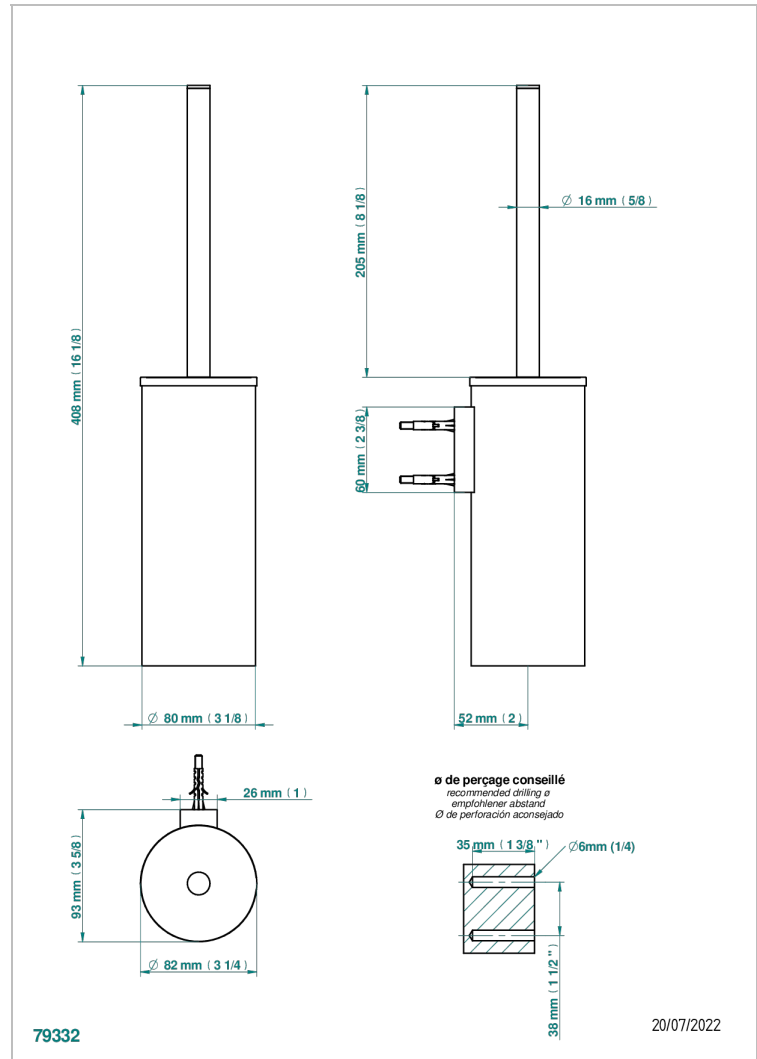

Stainless steel wall mounted WC brush with cover and holder (available in shiny stainless steel A08 and PVD finishes)

CARACTERÍSTICAS

- Yoko Howlite
- Stainless steel wall mounted WC brush with cover and holder (available in shiny stainless steel A08 and PVD finishes)