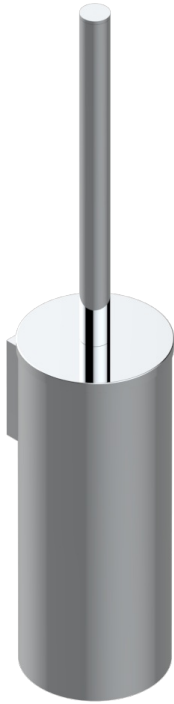

Stainless steel wall mounted WC brush with cover and holder (available in shiny stainless steel A08 and PVD finishes)

CARACTERÍSTICAS

- Yoko Howlite
- Stainless steel wall mounted WC brush with cover and holder (available in shiny stainless steel A08 and PVD finishes)

ACABADOS DISPONIBLES

Cerámica negra mate - D30
Pvd blush - H62
Pvd blush mate - H60
Pvd color latón - H49
Pvd color latón mate - H50
Pvd color níquel - H55

Pvd color níquel mate - H56
Pvd grafito - H64
Pvd grafito mate - H65
Pvd marrón bronce - F33
Pvd marrón bronce mate - F34
Pvd umber - H66

Pvd umber mate - H67
acero inoxidable brillante - A08