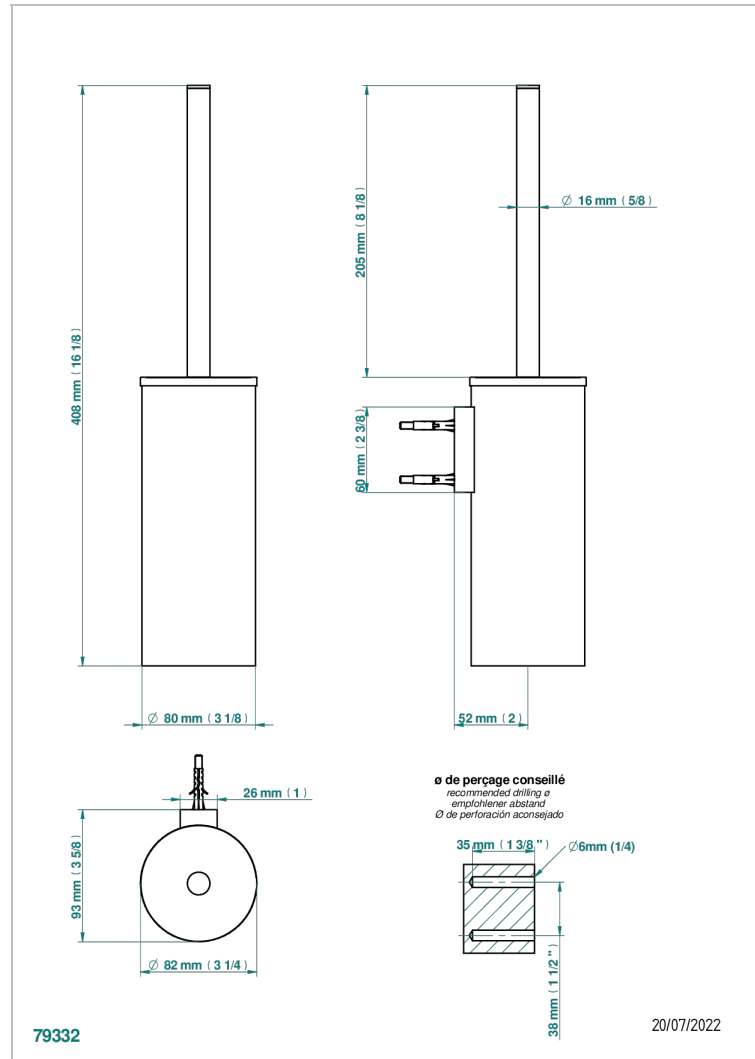

Stainless steel wall mounted WC brush with cover and holder (available in shiny stainless steel A08 and PVD finishes)

CHARACTERISTIC

- Yoko Howlite
- Stainless steel wall mounted WC brush with cover and holder (available in shiny stainless steel A08 and PVD finishes)