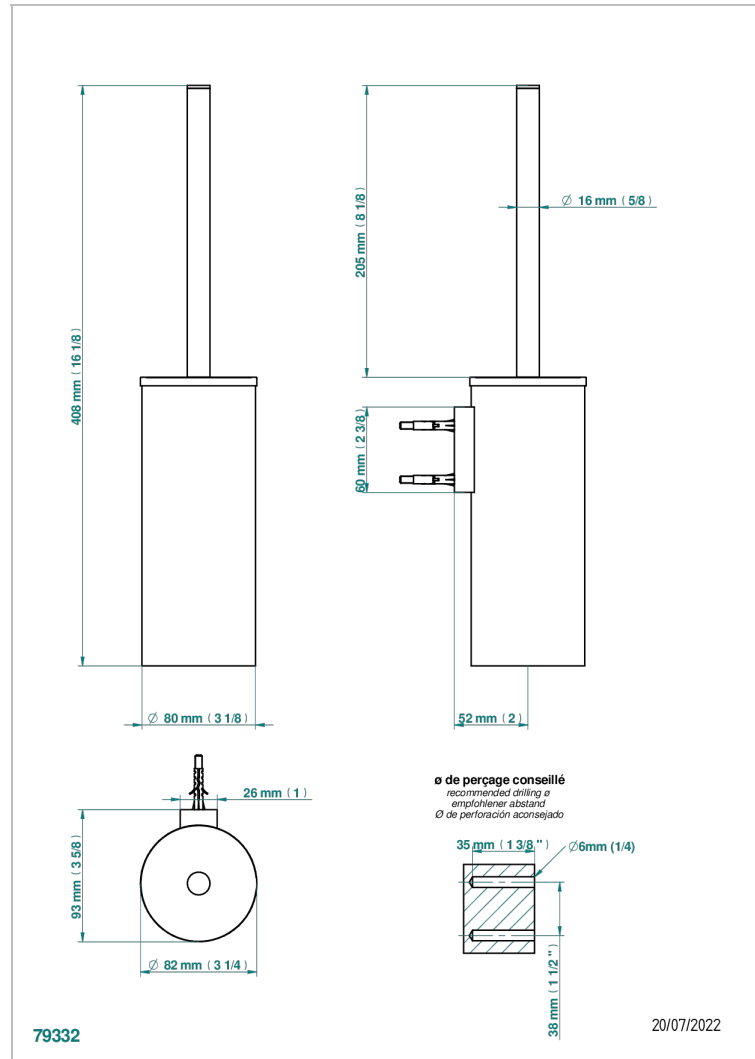

Stainless steel wall mounted WC brush with cover and holder (available in shiny stainless steel A08 and PVD finishes)

CARACTERÍSTICAS

- Yoko Ice
- Stainless steel wall mounted WC brush with cover and holder (available in shiny stainless steel A08 and PVD finishes)