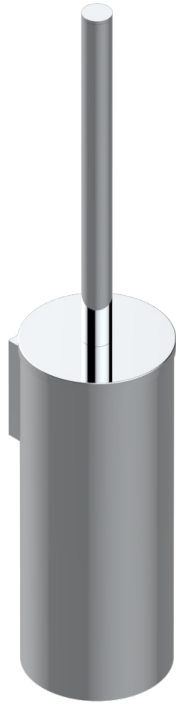

Stainless steel wall mounted WC brush with cover and holder (available in shiny stainless steel A08 and PVD finishes)

CARACTERÍSTICAS

- Yoko Ice
- Stainless steel wall mounted WC brush with cover and holder (available in shiny stainless steel A08 and PVD finishes)

ACABADOS DISPONIBLES

Cerámica negra mate - D30
 Pvd blush - H62
 Pvd blush mate - H60
 Pvd color latón - H49
 Pvd color latón mate - H50
 Pvd color níquel - H55

Pvd color níquel mate - H56
 Pvd grafito - H64
 Pvd grafito mate - H65
 Pvd marrón bronce - F33
 Pvd marrón bronce mate - F34
 Pvd umber - H66

Pvd umber mate - H67
 acero inoxidable brillante - A08