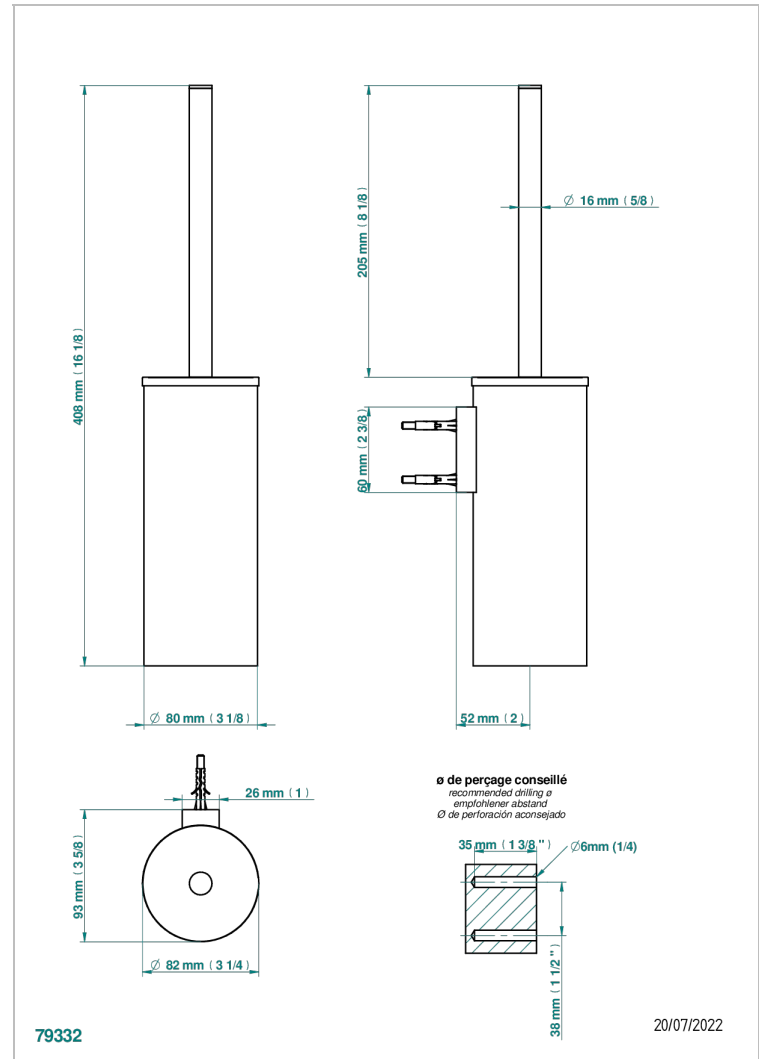

Stainless steel wall mounted WC brush with cover and holder (available in shiny stainless steel A08 and PVD finishes)

CHARACTERISTIC

- Yoko Ice
- Stainless steel wall mounted WC brush with cover and holder (available in shiny stainless steel A08 and PVD finishes)