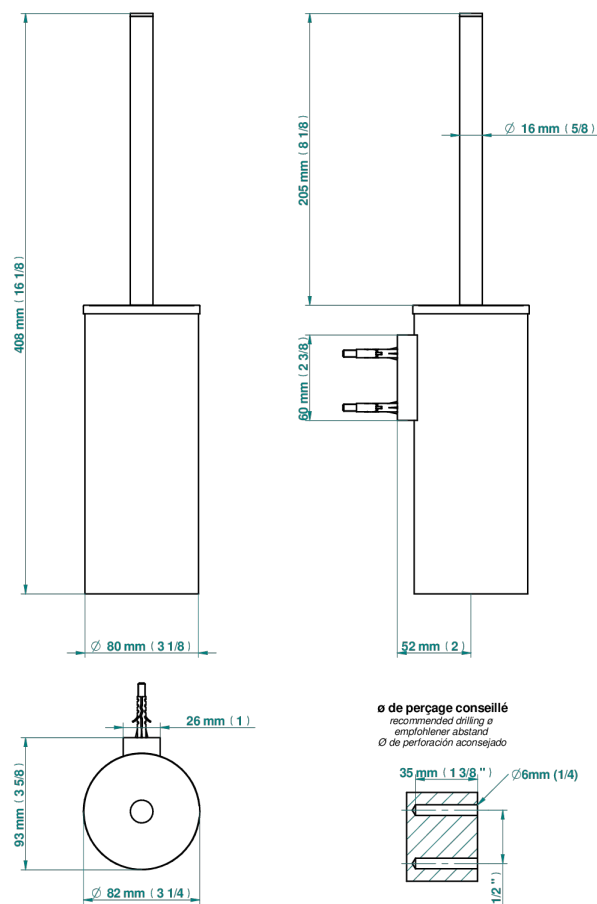

Stainless steel wall mounted WC brush with cover and holder (available in shiny stainless steel A08 and PVD finishes)

79332

20/07/2022

CARACTERÍSTICAS

- Yoko Color
- Stainless steel wall mounted WC brush with cover and holder (available in shiny stainless steel A08 and PVD finishes)