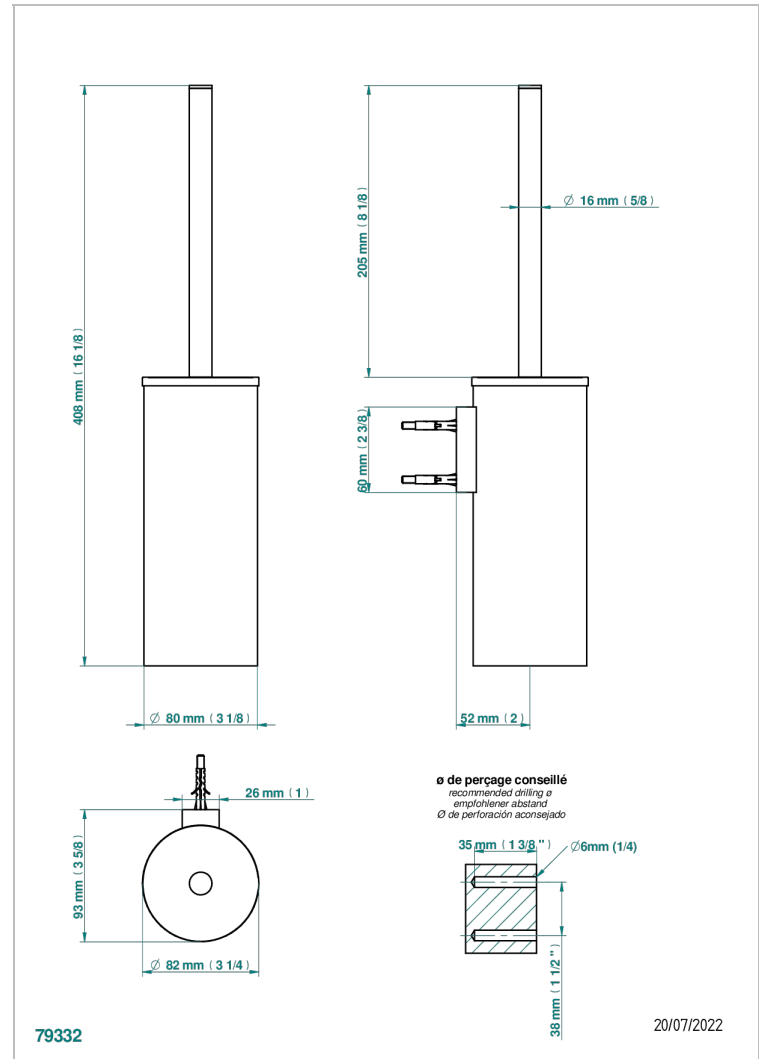

Stainless steel wall mounted WC brush with cover and holder (available in shiny stainless steel A08 and PVD finishes)

### CHARACTERISTIC

- Yoko Color
- Stainless steel wall mounted WC brush with cover and holder (available in shiny stainless steel A08 and PVD finishes)