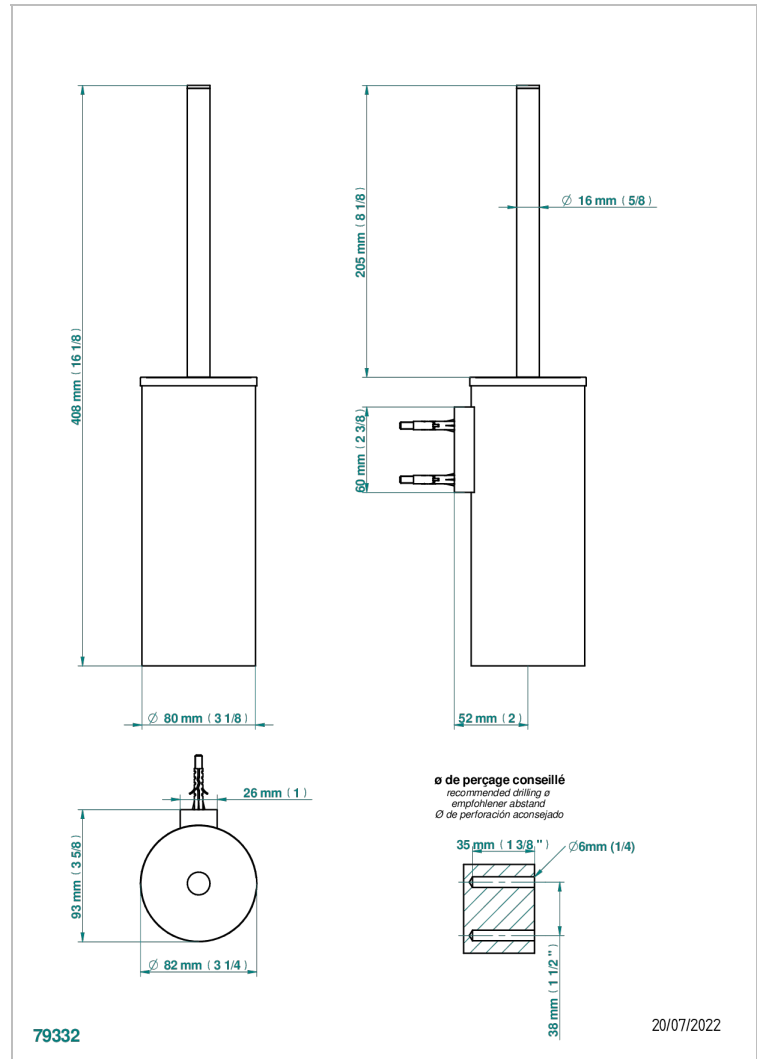

Stainless steel wall mounted WC brush with cover and holder (available in shiny stainless steel A08 and PVD finishes)

CARACTERÍSTICAS

- Yoko Color
- Stainless steel wall mounted WC brush with cover and holder (available in shiny stainless steel A08 and PVD finishes)