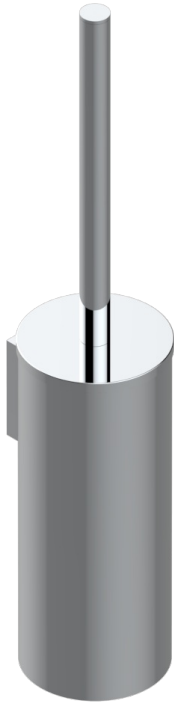

Stainless steel wall mounted WC brush with cover and holder (available in shiny stainless steel A08 and PVD finishes)

CARACTERÍSTICAS

- Yoko Color
- Stainless steel wall mounted WC brush with cover and holder (available in shiny stainless steel A08 and PVD finishes)

ACABADOS DISPONIBLES

Cerámica negra mate - D30
Pvd blush - H62
Pvd blush mate - H60
Pvd color latón - H49
Pvd color latón mate - H50
Pvd color níquel - H55

Pvd color níquel mate - H56
Pvd grafito - H64
Pvd grafito mate - H65
Pvd marrón bronce - F33
Pvd marrón bronce mate - F34
Pvd umber - H66

Pvd umber mate - H67
acero inoxidable brillante - A08