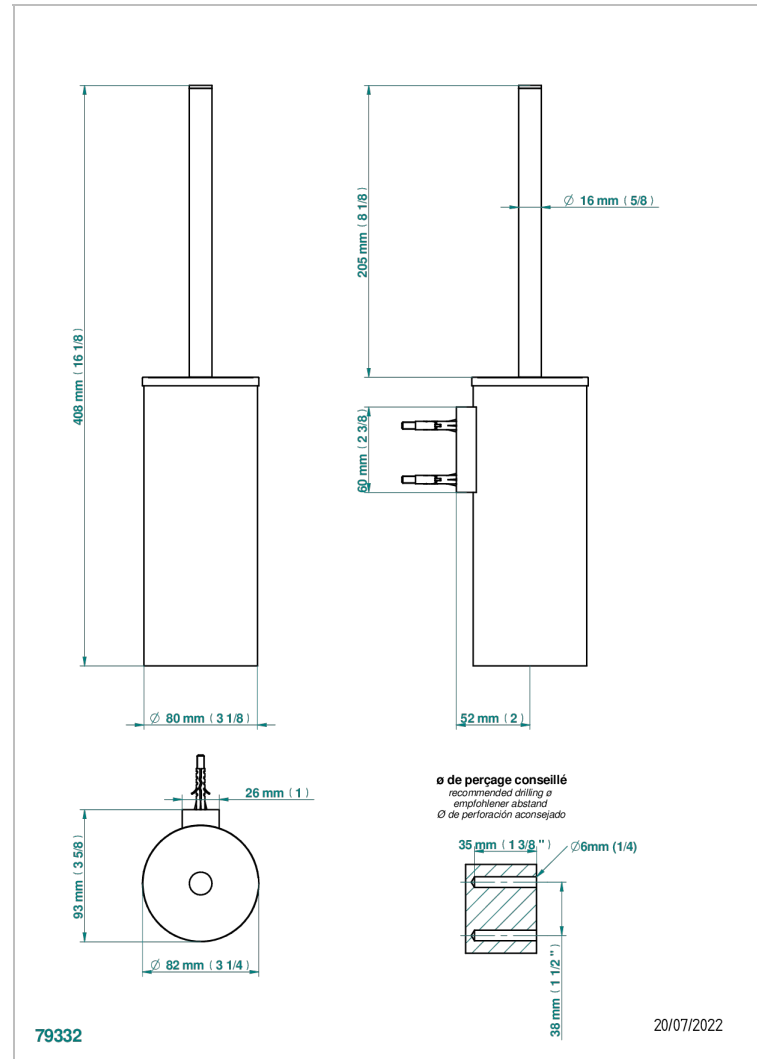

Stainless steel wall mounted WC brush with cover and holder (available in shiny stainless steel A08 and PVD finishes)

CARACTERÍSTICAS

- Yoko
- Stainless steel wall mounted WC brush with cover and holder (available in shiny stainless steel A08 and PVD finishes)