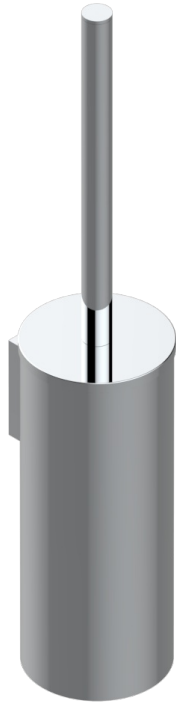

Stainless steel wall mounted WC brush with cover and holder (available in shiny stainless steel A08 and PVD finishes)

CARACTERÍSTICAS

- Yoko
- Stainless steel wall mounted WC brush with cover and holder (available in shiny stainless steel A08 and PVD finishes)

ACABADOS DISPONIBLES

Cerámica negra mate - D30
 Pvd blush - H62
 Pvd blush mate - H60
 Pvd color latón - H49
 Pvd color latón mate - H50
 Pvd color níquel - H55

Pvd color níquel mate - H56
 Pvd grafito - H64
 Pvd grafito mate - H65
 Pvd marrón bronce - F33
 Pvd marrón bronce mate - F34
 Pvd umber - H66

Pvd umber mate - H67
 acero inoxidable brillante - A08