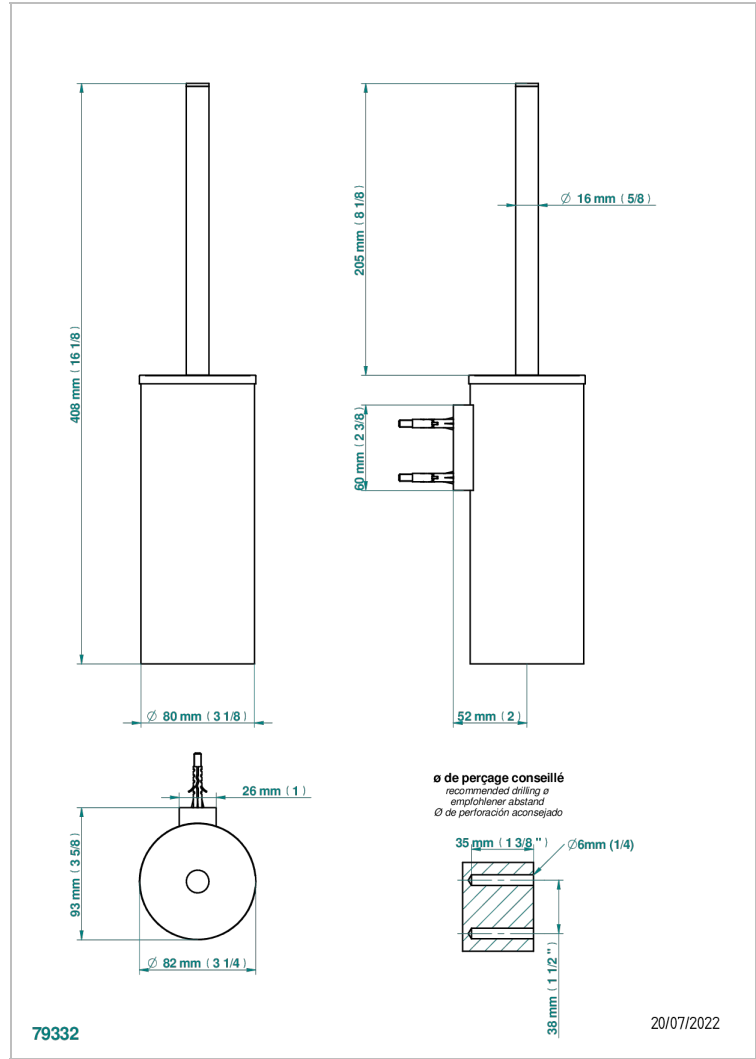

Stainless steel wall mounted WC brush with cover and holder (available in shiny stainless steel A08 and PVD finishes)

CHARACTERISTIC

- Yoko
- Stainless steel wall mounted WC brush with cover and holder (available in shiny stainless steel A08 and PVD finishes)

- Umber PVD - H66
- shiny stainless steel - A08