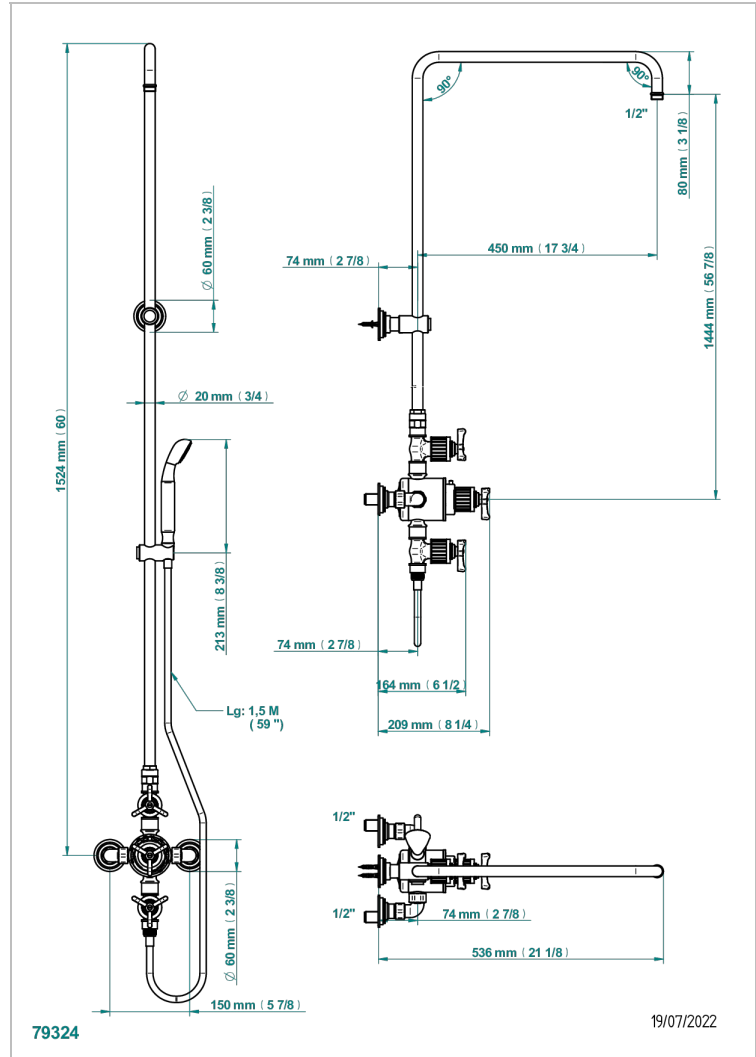

Wall mounted thermostatic shower mixer / shut off valves / exposed shower column / telephone shower, hose and Wall mounted cradle - 150 mm centres. (without shower head)

### CHARACTERISTIC

- Hampton
- Wall mounted thermostatic shower mixer / shut off valves / exposed shower column / telephone shower, hose and Wall mounted cradle - 150 mm centres. (without shower head)

### AVAILABLE FINITIONS

Antique nickel - H28	Graphite PVD - H64	Matt chrome - C02	Natural smoked Brass - A13	Soft matt gold - F31
Black ceram - D30	Lacquered light bronze - D01	Matt gold - F07	Nickel color PVD - H55	Umber PVD - H66
Blush PVD - H62	Matt Umber PVD - H67	Matt gold color PVD - H53	Polished chrome (color finish) - A02	Varnished matt antique red copper (color finish) - H07
Brass color PVD - H49	Matt blush PVD - H60	Matt graphite PVD - H65	Polished gold (color finish) - F01	
Brown bronze color PVD - F33	Matt brass color PVD - H50	Matt nickel (color finish) - C01	Polished nickel - B01	
Gold color PVD - H52	Matt brown bronze color PVD - F34	Matt nickel color PVD - H56	Soft gold - F30	