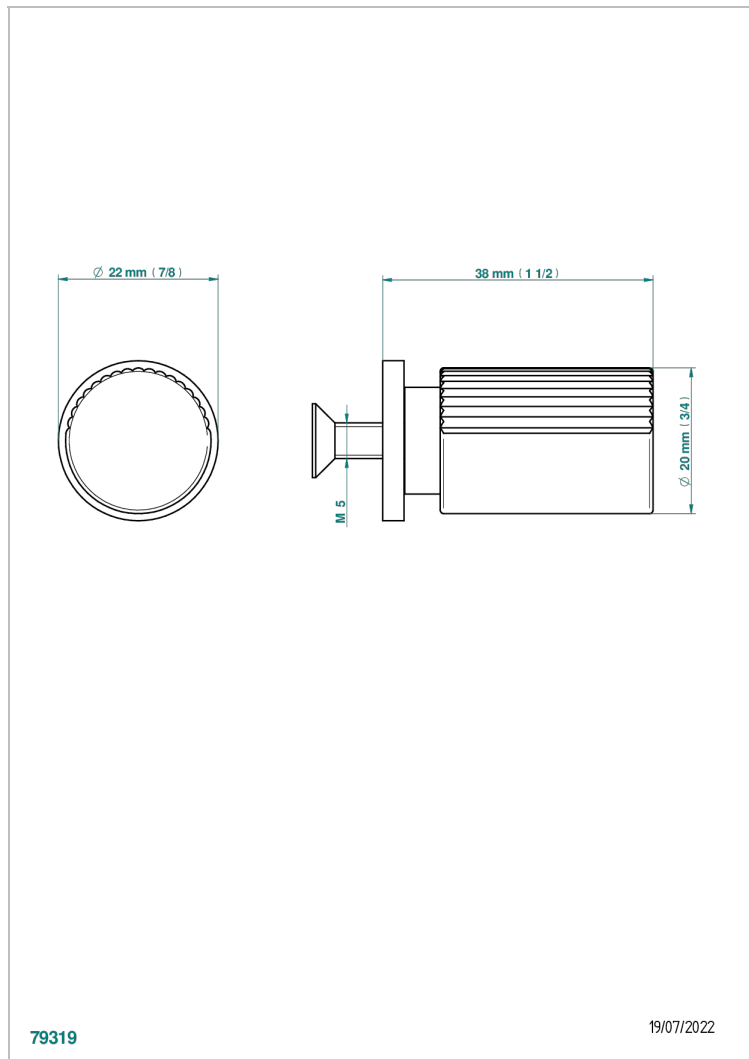

ESTRELA WITH LEVER HANDLES

U3K-26BT

Small size knob

THG[®]
PARIS

CHARACTERISTIC

- Estrela with lever handles
- Small size knob

AVAILABLE FINITIONS

Black ceram - D30
Blush PVD - H62
Brass color PVD - H49
Brown bronze color PVD - F33
Chrome polished - A02
Gold color PVD - H52