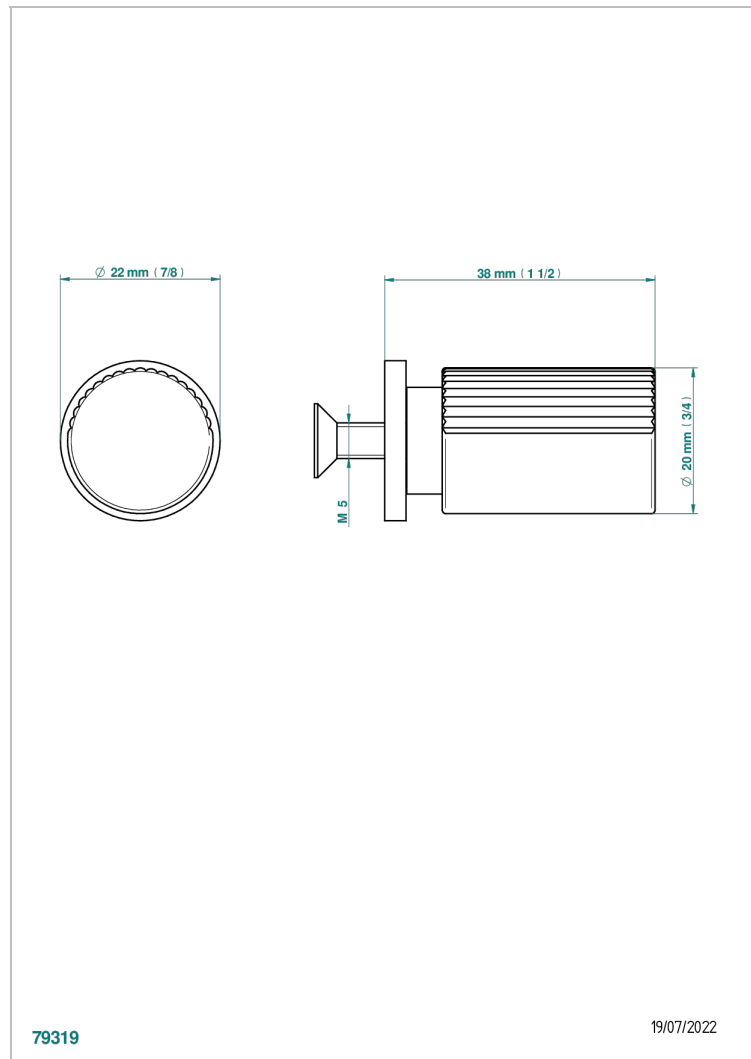

ESTRELA WITH LEVER

U3K-26BT

Small size knob

THG[®]
PARIS

79319

19/07/2022

CHARACTERISTIC

- Estrela with lever
- Small size knob