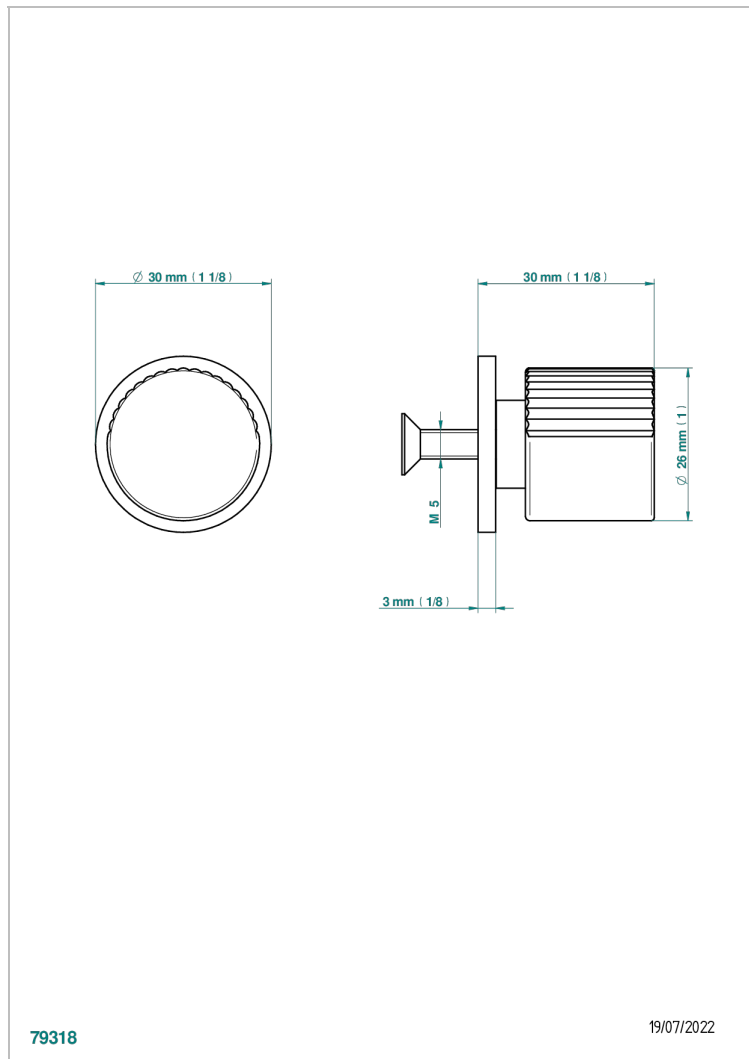

# ESTRELA WITH LEVER HANDLES

U3K-26BP

Medium size knob

THG<sup>®</sup>  
PARIS

79318

19/07/2022

## CHARACTERISTIC

- Estrela with lever handles
- Medium size knob