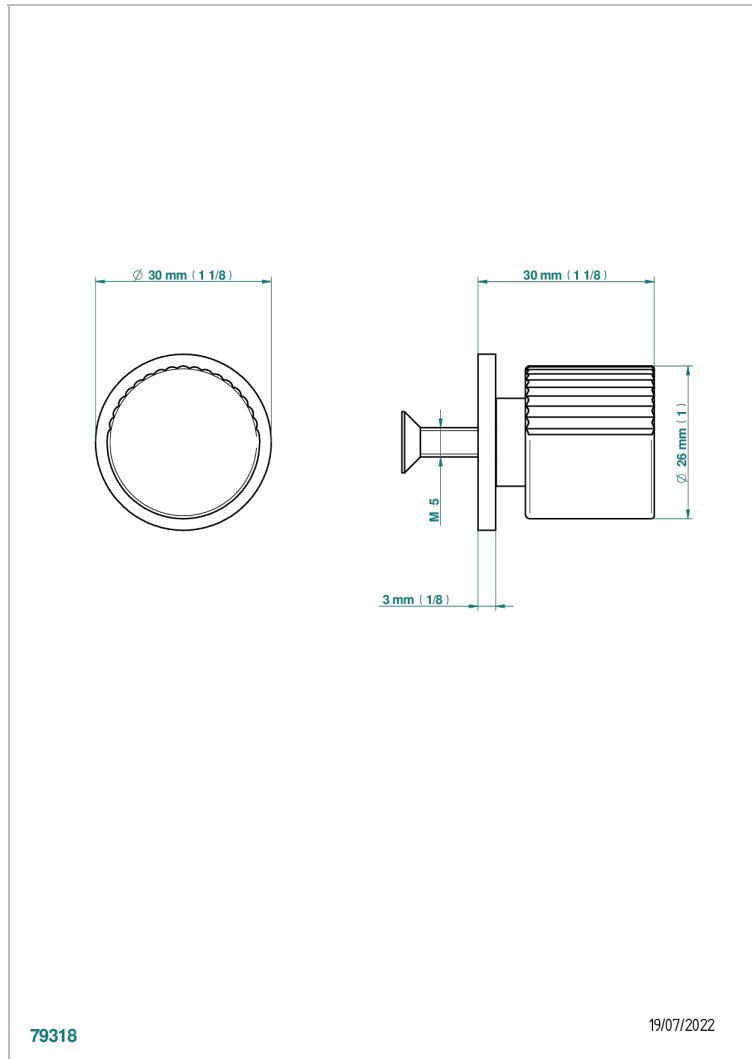

ESTRELA WITH LEVER

U3K-26BP

Medium size knob

79318

19/07/2022

CHARACTERISTIC

- Estrela with lever
- Medium size knob

AVAILABLE FINITIONS