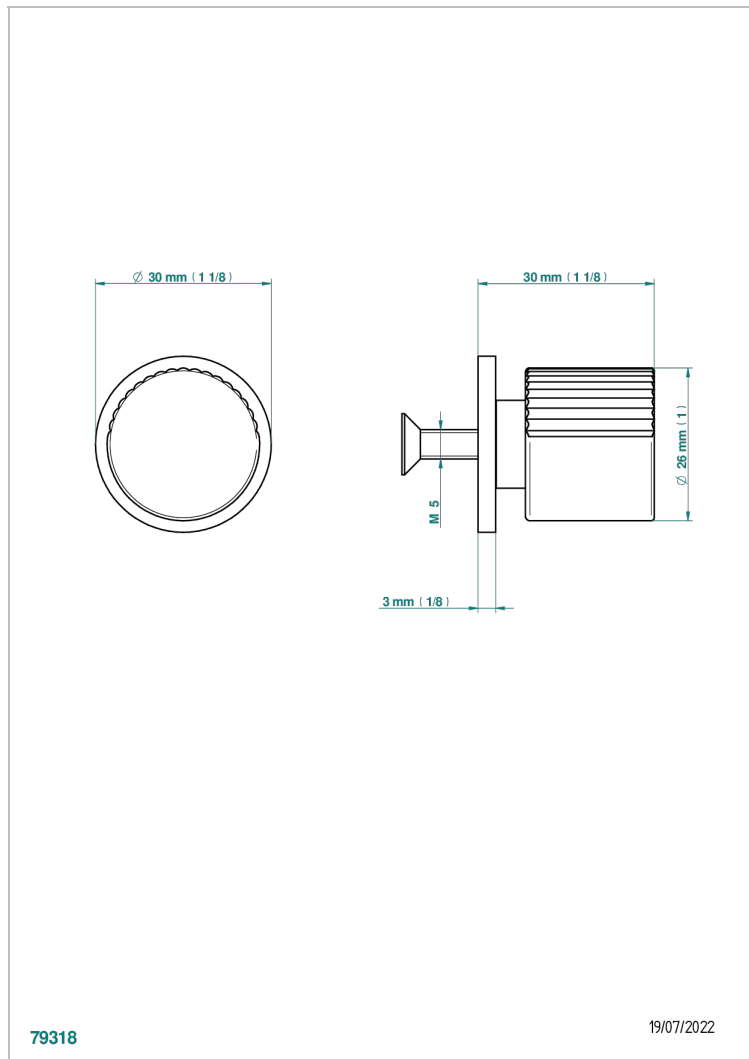

ESTRELA WITH LEVER

U3K-26BP

中号按钮

THG[®]
PARIS

特色

- Estrela with lever
- 中号按钮

可选饰面

Black ceram - D30
Blush PVD - H62
Graphite PVD - H64
Matt Umber PVD - H67
Matt blush PVD - H60
Matt graphite PVD - H65